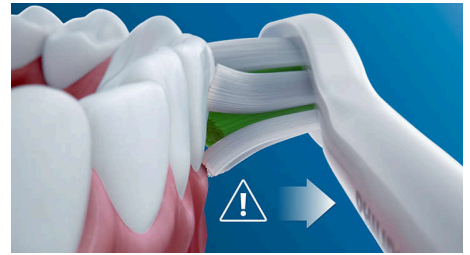

allow you to switch the order of 'higher' and 'lower' to align with the intensities from left to right.

Safe and gentle

You can be sure of a safe brushing experience: our sonic technology is suitable for use with braces, fillings, crowns, and veneers, and helps prevent cavities and improve gum health.

Philips Sonicare technology

Philips Sonicare's advanced sonic technology pulses water between teeth, and its brush strokes break up plaque and sweep it away for an exceptional daily clean.

Monitor your brushing pressure