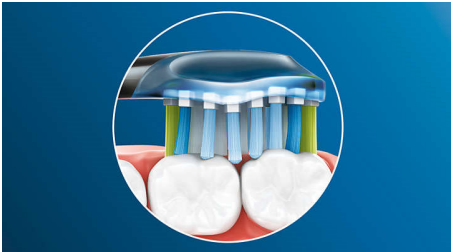

Patients can achieve their deepest clean yet. With its soft flexing sides, our Premium plaque control brush head adapts to the contours of teeth and gums to provide 4x more surface contact than a DiamondClean brush head for a complete clean

Philips Sonicare's deep clean

- Up to 4x more surface contact** for an effortless deep clean

For exceptional plaque removal

- Up to 10x more plaque removal*, even in hard-to-reach areas

PHILIPS

sonicare

Highlights

Say goodbye to plaque

The Philips Sonicare C3 Premium Plaque Control brush head gives you our deepest clean. Thanks to its flexible sides and unique bristle pattern design, it removes up to 10x more plaque, even in hard-to-reach areas* for a truly deep clean along the gum line and between teeth.

Philips Sonicare technology

Patients get a personalized clean every time they brush with our adaptive cleaning technology. Soft, flexible rubber sides let C3 Premium Plaque Control adapt to the unique contours of the mouth. Our bristles adjust to gums and teeth, giving patients up to 4x more surface contact than a DiamondClean brush head for deeper cleaning, even in hard-to-reach spots. Adaptive cleaning technology also allows gentle tracking along the gumline; absorbs excessive brushing pressure; and enables an enhanced sweeping motion, for a unique in-mouth feel and superior cleaning.