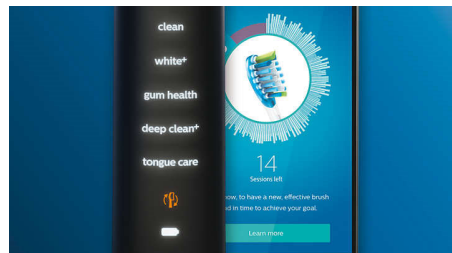

Philips Sonicare technology

Patients get a personalized clean every time they brush with our adaptive cleaning technology. Soft, flexible rubber sides let C3 Premium Plaque Control adapt to the unique contours of the mouth. Our bristles adjust to gums and teeth, giving patients up to 4x more surface contact than a DiamondClean brush head for deeper cleaning, even in hard-to-reach spots. Adaptive cleaning technology also allows gentle tracking along the gumline; absorbs excessive brushing pressure; and enables an enhanced sweeping motion, for a unique in-mouth feel and superior cleaning.

BrushSync mode pairing

Patients will always get their best possible clean with our BrushSync mode pairing feature. A microchip in the C3 Premium Plaque Control brush head syncs with the connected Philips Sonicare toothbrush handle. It prompts the handle to automatically select the optimal brushing mode and intensity level for exceptional plaque removal. All your patients need to do is start brushing.

Philips Sonicare technology

Philips Sonicare's advanced sonic technology pulses water between teeth, and its brush strokes break up plaque and sweep it away for an exceptional daily clean.

Smart brush head replacement

Brush heads exhibit fatigue and bristle wear after three months of normal use. Philips

Sonicare smart toothbrushes provide accurate brush head replacement reminders based on how often patients brush and how much pressure they use. For those who don't use a smart toothbrush, C3 Premium Plaque Control's blue reminder bristles fade to white to let patients know it's time for a replacement brush head.