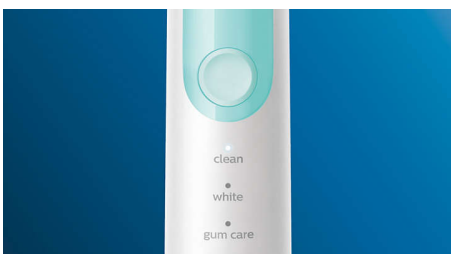

- Encouragement to brush thoroughly

Innovative technology

- Lets you know if you're pressing too hard
- Always know when to replace your brush heads
- Philips Sonicare's advanced sonic technology
- Connects smart brush handle and smart brush heads

Optimize your brushing

- Choose from three modes

Highlights

Improves gum health

Densely-packed, high-quality bristles give you an extra gentle brushing to remove plaque along the gumline to improve gum health up to 100% more than a manual toothbrush. And, the specially curved power tip makes reaching the teeth at the back of your mouth a breeze.

Say goodbye to plaque

Densely-packed, high-quality bristles remove up to 7x more plaque than a manual toothbrush. And the specially curved power tip makes reaching the teeth at the back of your mouth a breeze.

Three modes

This toothbrush allows you to customize your brushing to your own needs, with a choice of three modes. Clean mode is standard for superior cleaning. White is the ideal mode for removing surface stains. And Gum Care mode adds an extra minute of reduced-power brushing, so you can gently massage your gums.