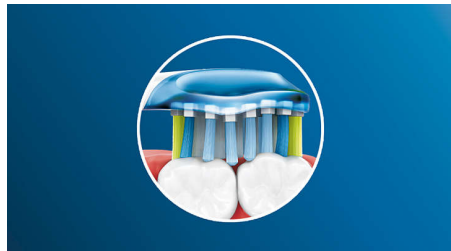

Highlights

Remove up to 10x more plaque

Click on the AdaptiveClean brush head to experience our deepest ever clean. You get 4x more surface contact** to remove up to 10x more plaque in hard-to-reach areas,* and a truly deep clean along the gum line and between teeth.

Look after those gums

With optimal cleaning from your DiamondClean, gums will become healthier in 2 weeks*. Removing up to 7x more plaque along the gum line than a manual toothbrush*, you'll get your healthiest smile.

Up to 2x healthier teeth

Click on our AdaptiveClean brush head for a deep, gentle clean that leaves gums up to 2x healthier than a manual toothbrush. Soft rubber sides flex along every contour of your teeth and gums to absorb any excess pressure. Bristles can then reach deep between teeth giving you a comfortable, effective deep clean.