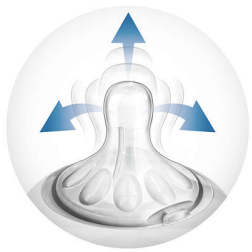

Vents air away from your baby's tummy

- Advanced anti-colic system with innovative twin valve

Easy to hold and grip in any direction

- Ergonomic shape for maximum comfort
- Simple to use and clean, quick and easy assembly

Highlights

Natural latch on

The wide breast shaped nipple promotes natural latch on similar to the breast, making it easy for your baby to combine breast and bottle feeding.

Advanced anti-colic valve

Innovative twin valve designed to reduce colic and discomfort by venting air into the bottle and not baby's tummy.

Simple to use and clean

Wide bottle neck makes filling and cleaning easy. Only a few parts for quick and simple assembly.

Unique comfort petals

Petals inside the nipple increase softness and flexibility without nipple collapse. Your baby will enjoy a more comfortable and contented feed.

Ergonomic shape

Due to the unique shape, the bottle is easy to hold and grip in any direction for maximum comfort, even for baby's tiny hands.

Growing with your baby

The Philips Avent Natural bottle is compatible with the Philips Avent range, excluding Classic bottles and cup handles. We advise to use the Natural bottles with Natural feeding nipples only.