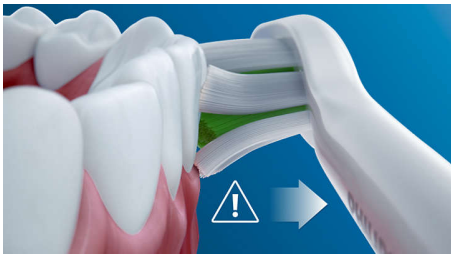

Innovative technology

- Lets you know if you're pressing too hard
- Connects smart brush handle and smart brush heads
- Sonic technology that pulses between teeth
- The Sonicare 4100 tells you when to switch brush heads

Highlights

Sonicare 4100 — goodbye plaque

Cleans those hard-to-reach places that a manual toothbrush can't get to, with contoured bristles designed to make brushing easy.

Monitor your brushing pressure

Brushing too hard can damage your teeth and gums. To prevent this, your Philips Sonicare ProtectiveClean emits a gentle pulsing sound to remind you to ease off on the pressure.

BrushSync technology

A microchip-enabled technology that detects and synchronizes the smart brush head with the smart handle. The smart handle and smart brush head pair is a powerful combination that enables Smart replacement reminders.