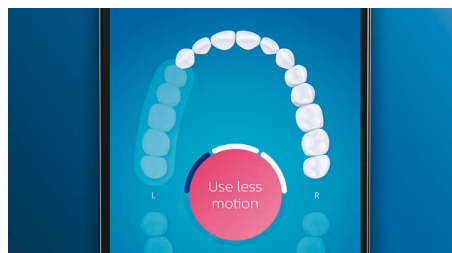

Never miss a spot

The Philips Sonicare app lets you know when you've achieved a thorough clean, and coaches you to be a better, more mindful brusher.