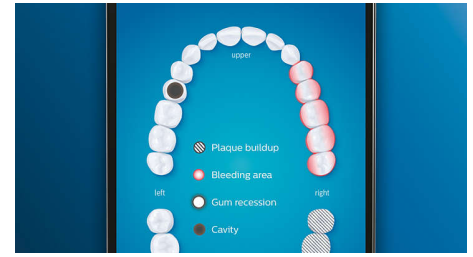

Whiter teeth, fast

Click on the W3 Premium White brush head to remove surface stains and reveal your whitest smile. With its densely packed central stain removal bristles, it's clinically proven to remove up to 100% more stains in just three days.**

TongueCare+ tongue brush

Click on the TongueCare+ tongue brush to gently remove odor causing bacteria from the pores of your tongue. Its 240 specially designed MicroBristles get between all your tongue's ridges and grooves to remove bacteria and debris that lead to bad breath. Team with our antibacterial BreathRx tongue spray for superior cleaning and super fresh breath.

Never miss a spot

The Philips Sonicare app lets you know when you've achieved a thorough clean, and coaches you to be a better, more mindful brusher.

Focus areas and goal-setting

Any trouble areas your dentist has pointed out? We'll highlight them on your in-app 3D mouth map, and remind you to pay extra attention to these areas.

Too much pressure?

You might not notice when you brush too hard, but your DiamondClean Smart will. If you use too much pressure, the light ring on the end of your handle will flash. This is a gentle reminder to ease off the pressure, and let your brush head do the work. 7 out of 10 people found this feature helped them become a better brusher.