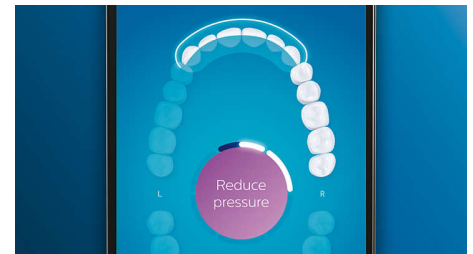

Never miss a spot

The Philips Sonicare app lets you know when you've achieved a thorough clean, and coaches you to be a better, more mindful brusher.

Focus areas and goal-setting

Any trouble areas your dentist has pointed out? We'll highlight them on your in-app 3D mouth map, and remind you to pay extra attention to these areas.

Too much pressure?

You might not notice when you brush too hard, but your DiamondClean Smart will. If you use too much pressure, the light ring on the end of your handle will flash. This is a gentle reminder to ease off the pressure, and let your brush head do the work. 7 out of 10 people found this feature helped them become a better brusher.