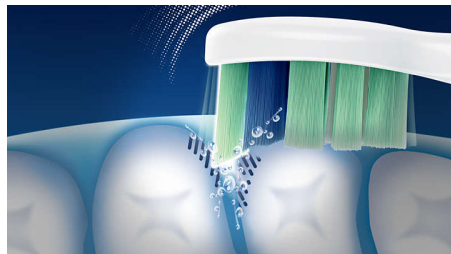

Recommended by dental professionals world wide

- Better plaque removal to help reduce cavities
- Safe on orthodontics, dental work and veneers

Highlights

Helps reduce cavities

Provides better plaque removal and access to back teeth; brushing twice a day every day with this brush can help reduce cavities

Up to 7x better plaque removal

Removes up to 7x more plaque than a manual toothbrush for a superior clean

Sonic technology

Our sonic technology creates a unique dynamic cleaning action that drives fluid deep between teeth and along the gumline for a thorough-yet-gentle clean

Safe and gentle

The gentle motion of this Philips Sonicare power toothbrush is safe for dental work, including orthodontics, implants and veneers, so you can brush without worry.

Better in hard-to-reach areas

The slim, angled neck and easy-grip handle of this toothbrush helps with better cleaning in hard-to-reach areas than a manual toothbrush

Better access to back teeth

This plaque-removing toothbrush has a slim, angled brush head which provides better access to back teeth and hard-to-reach places.