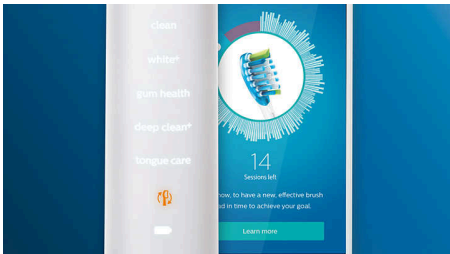

Easy does it

With an electric toothbrush, you let the brush do the work. We've built a scrubbing sensor into your handle as a gentle reminder to reduce scrubbing. This way, you can improve your technique and get a gentler, more effective clean.

DiamondClean Smart 9500

Sonic electric toothbrush with app

HX9924/01

Highlights

BrushSync mode pairing

Wondering which mode and intensity you should use? Wonder no longer. A microchip in your brush head tells your DiamondClean Smart which one you're using. So if you click on a gum-care brush head, for example, your toothbrush knows to select the optimal mode and intensity to provide a gentle yet effective care for your gums. All you need to do is to press the power button.

Smart replacement reminders

Brush heads wear-out over time and become less effective at removing plaque. With smart brush head recognition you'll never lose track of when

to replace your brush head. Your toothbrush tracks how long and hard you've brushed with each brush head, and will alert you when it's time to replace. You can also monitor the lifetime of your brush heads in the Philips Sonicare app, and even order replacements so you're never caught short.

5 modes, 3 intensity settings

DiamondClean Smart comes with five modes which cover a range of brushing needs: Clean mode is for exceptional daily cleaning, White+ is for removing stains, Deep Clean+ gives you an invigorating deep clean, Gum Health provides a gentle yet effective clean for gums, and Tongue Care is the perfect mode for cleaning your tongue. It breaks up tongue debris and sweeps away bad-breath bacteria. Three intensities allow you to choose between a higher setting to boost your clean and a lower one for more-sensitive mouths.