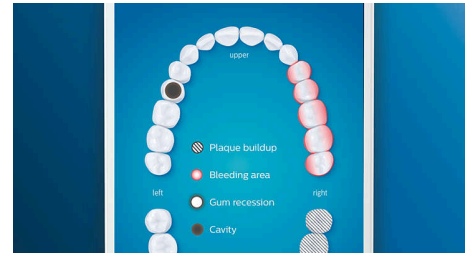

Never miss a spot

The Philips Sonicare app lets you know when you've achieved a thorough clean, and coaches you to be a better, more mindful brusher.

TouchUp feature

If you happen to miss a spot while brushing your teeth, your app's TouchUp feature will show you. You can then go back for a second pass, and be confident you are getting a complete clean, every time.

Focus areas and goal-setting

Any trouble areas your dentist has pointed out? We'll highlight them on your in-app 3D mouth map, and remind you to pay extra attention to these areas.

Too much pressure?

You might not notice when you brush too hard, but your DiamondClean Smart will. If you use too much pressure, the light ring on the end of your handle will flash. This is a gentle reminder to ease off the pressure, and let your brush head do the work. 7 out of 10 people found this feature helped them become a better brusher.