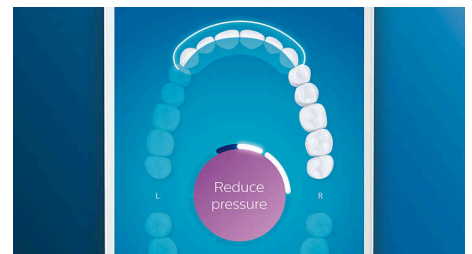

Never miss a spot

The Philips Sonicare app lets you know when you've achieved a thorough clean, and coaches you to be a better, more mindful brusher.

TouchUp feature

If you happen to miss a spot while brushing your teeth, your app's TouchUp feature will show you. You can then go back for a second pass, and be confident you are getting a complete clean, every time.

Focus areas and goal-setting

Any trouble areas your dentist has pointed out? We'll highlight them on your in-app 3D mouth map, and remind you to pay extra attention to these areas.

Too much pressure?

You might not notice when you brush too hard, but your DiamondClean Smart will. If you use too much pressure, the light ring on the end of your handle will flash. This is a gentle reminder to ease off the pressure, and let your brush head do the work. 7 out of 10 people found this feature helped them become a better brusher.