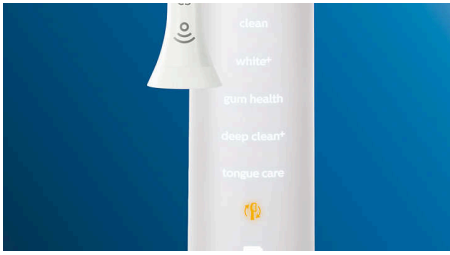

Focus areas and goal-setting

Any trouble areas your dentist has pointed out? We'll highlight them on your in-app 3D mouth map, and remind you to pay extra attention to these areas.

Too much pressure?

You might not notice when you brush too hard, but your DiamondClean Smart will. If you use too much pressure, the light ring on the end of your handle will flash. This is a gentle reminder to ease off the pressure, and let your brush head do the work. 7 out of 10 people found this feature helped them become a better brusher.

Easy does it

With an electric toothbrush, you let the brush do the work. We've built a scrubbing sensor into your handle as a gentle reminder to reduce scrubbing. This way, you can improve your technique and get a gentler, more effective clean.

DiamondClean Smart 9500

Sonic electric toothbrush with app

HX9924/01

Highlights

BrushSync mode pairing

Wondering which mode and intensity you should use? Wonder no longer. A microchip in your brush head tells your DiamondClean Smart which one you're using. So if you click on a gum-care brush head, for example, your toothbrush knows to select the optimal mode and intensity to provide a gentle yet effective care for your gums. All you need to do is to press the power button.