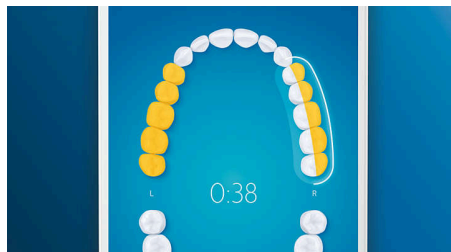

Whiter teeth, fast

Click on the W3 Premium White brush head to remove surface stains and reveal your whitest smile. With its densely packed central stain removal bristles, it's clinically proven to remove up to 100% more stains in just three days.**

TongueCare+ tongue brush

Click on the TongueCare+ tongue brush to gently remove odor causing bacteria from the pores of your tongue. Its 240 specially designed MicroBristles get between all your tongue's ridges and grooves to remove bacteria and debris that lead to bad breath. Team with our antibacterial BreathRx tongue spray for superior cleaning and super fresh breath.

Never miss a spot

The Philips Sonicare app lets you know when you've achieved a thorough clean, and coaches you to be a better, more mindful brusher.

TouchUp feature

If you happen to miss a spot while brushing your teeth, your app's TouchUp feature will show you. You can then go back for a second pass, and be confident you are getting a complete clean, every time.

Focus areas and goal-setting

Any trouble areas your dentist has pointed out? We'll highlight them on your in-app 3D mouth map, and remind you to pay extra attention to these areas.

Too much pressure?

You might not notice when you brush too hard, but your DiamondClean Smart will. If you use too much pressure, the light ring on the end of your handle will flash. This is a gentle reminder to ease off the pressure, and let your brush head do the work. 7 out of 10 people found this feature helped them become a better brusher.