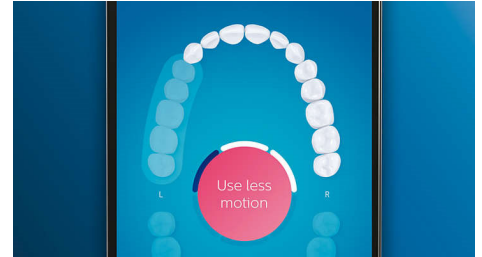

Whiter teeth, fast

Click on the W3 Premium White brush head to remove surface stains and reveal your whitest

smile. With its densely packed central stain removal bristles, it's clinically proven to remove up to 100% more stains in just three days.**

TongueCare+ tongue brush

Click on the TongueCare+ tongue brush to gently remove odor causing bacteria from the pores of your tongue. Its 240 specially designed MicroBristles get between all your tongue's ridges and grooves to remove bacteria and debris that lead to bad breath. Team with our antibacterial BreathRx tongue spray for superior cleaning and super fresh breath.

Focus areas and goal-setting

Any trouble areas your dentist has pointed out? We'll highlight them on your in-app 3D mouth map, and remind you to pay extra attention to these areas.

Never miss a spot

The Philips Sonicare app lets you know when you've achieved a thorough clean, and coaches you to be a better, more mindful brusher.

Easy does it

With an electric toothbrush, you let the brush do the work. We've built a scrubbing sensor into your handle as a gentle reminder to reduce scrubbing. This way, you can improve your technique and get a gentler, more effective clean.