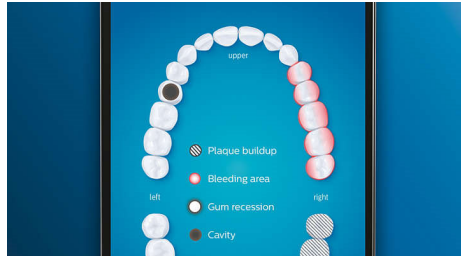

Care for your gums

Click on the G3 Premium Gum Care brush head to improve your gum health. Its smaller size and targeted gum line bristles deliver gentle yet effective cleaning along the gum line, where gum disease starts. It's clinically proven to deliver up to 100% less gum inflammation* and up to 7x healthier gums in just two weeks.*

Whiter teeth, fast

Click on the W3 Premium White brush head to remove surface stains and reveal your whitest

smile. With its densely packed central stain removal bristles, it's clinically proven to remove up to 100% more stains in just three days.**

TongueCare+ tongue brush

Click on the TongueCare+ tongue brush to gently remove odor causing bacteria from the pores of your tongue. Its 240 specially designed MicroBristles get between all your tongue's ridges and grooves to remove bacteria and debris that lead to bad breath. Team with our antibacterial BreathRx tongue spray for superior cleaning and super fresh breath.

Focus areas and goal-setting

Any trouble areas your dentist has pointed out? We'll highlight them on your in-app 3D mouth map, and remind you to pay extra attention to these areas.

Never miss a spot

The Philips Sonicare app lets you know when you've achieved a thorough clean, and coaches you to be a better, more mindful brusher.