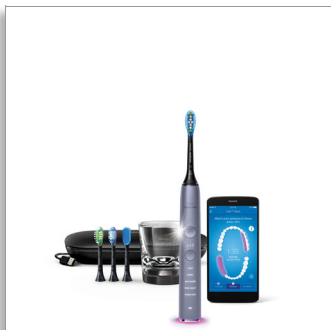

Philips Sonicare
DiamondClean Smart 9500
Sonic electric toothbrush
with app

Personalized coaching

Smart brush head sensors
Smart brush head recognition
5 modes, 3 intensities

HX9924/41

Our best ever toothbrush, for complete oral care

Feel confident, with 100% coverage

The DiamondClean Smart is our best toothbrush, for complete care. Four high-performance brush heads let you focus on all areas of your oral health, and our Smart Sensor technology gives you personalized feedback and coaching.

Click on the C3 Premium Plaque Control brush head to experience our deepest clean. With soft flexible sides, the bristles contour to the shape of each tooth's surface to provide 4x more surface contact*** and remove up to 10x more plaque from hard-to-reach areas*.

Whiter teeth, fast

Click on the W3 Premium White brush head to remove surface stains and reveal your whitest

smile. With its densely packed central stain removal bristles, it's clinically proven to remove up to 100% more stains in just three days.**