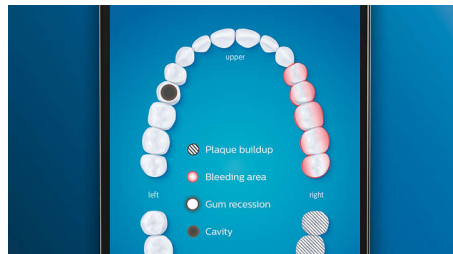

Highlights

Premium All-in-One brush head

Clean without compromise with the A3 Premium All-in-One brush head. Our all-time best has angled bristles to help remove up to 20x more plaque even in hard-to-reach areas*. Triangular tips work to remove up to 100% more stains in less than two days**. And longer bristles clean deep for gums that are up to 15x healthier in just two weeks**. All that without ever switching brush heads. Did you know: brush heads become less effective after 3 months of use? Our BrushSync™ feature can remind you when it's almost time for a replacement.

Care for your gums

Click on the G3 Premium Gum Care brush head to improve your gum health. Its smaller size and targeted gum line bristles deliver gentle yet effective cleaning along the gum line, where gum disease starts. It's clinically proven to deliver up to 100% less gum inflammation**** and up to 7x healthier gums in just two weeks.****

TongueCare+ tongue brush

Click on the TongueCare+ tongue brush to gently remove odor causing bacteria from the pores of your tongue. Its 240 specially designed MicroBristles get between all your tongue's ridges and grooves to remove bacteria and debris that lead to bad breath. Team with our antibacterial BreathRx tongue spray for superior cleaning and super fresh breath.

Focus areas and goal-setting

Any trouble areas your dentist has pointed out? We'll highlight them on your in-app 3D mouth map, and remind you to pay extra attention to these areas.

Never miss a spot

The Philips Sonicare app lets you know when you've achieved a thorough clean, and coaches you to be a better, more mindful brusher.