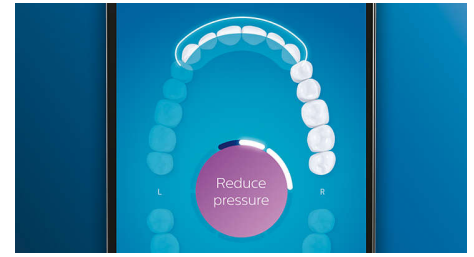

Focus areas and goal-setting

Any trouble areas your dentist has pointed out? We'll highlight them on your in-app 3D mouth map, and remind you to pay extra attention to these areas.

Never miss a spot

The Philips Sonicare app lets you know when you've achieved a thorough clean, and coaches you to be a better, more mindful brusher.

Too much pressure?

You might not notice when you brush too hard, but your DiamondClean Smart will. If you use too much pressure, the light ring on the end of your handle will flash. This is a gentle reminder to ease off the pressure, and let your brush head do the work. 7 out of 10 people found this feature helped them become a better brusher.