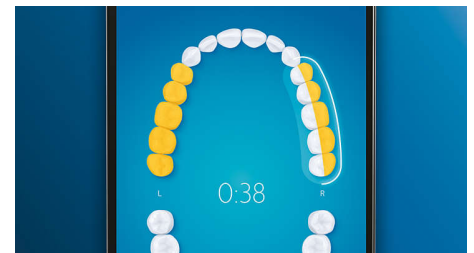

TouchUp feature

If you happen to miss a spot while brushing your teeth, your app's TouchUp feature will show you. You can then go back for a second pass, and be confident you are getting a complete clean, every time.