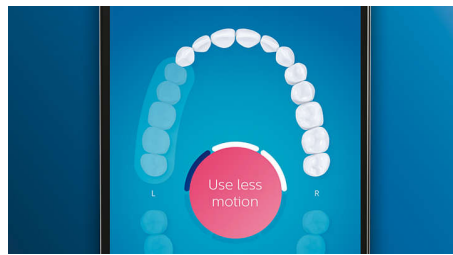

TongueCare+ tongue brush

Click on the TongueCare+ tongue brush to gently remove odor causing bacteria from the pores of your tongue. Its 240 specially designed MicroBristles get between all your tongue's ridges and grooves to remove bacteria and debris that lead to bad breath. Team with our antibacterial BreathRx tongue spray for superior cleaning and super fresh breath.

Focus areas and goal-setting

Any trouble areas your dentist has pointed out? We'll highlight them on your in-app 3D mouth map, and remind you to pay extra attention to these areas.

Never miss a spot

The Philips Sonicare app lets you know when you've achieved a thorough clean, and coaches you to be a better, more mindful brusher.

Too much pressure?

You might not notice when you brush too hard, but your DiamondClean Smart will. If you use too much pressure, the light ring on the end of your handle will flash. This is a gentle reminder to ease off the pressure, and let your brush head do the work. 7 out of 10 people found this feature helped them become a better brusher.