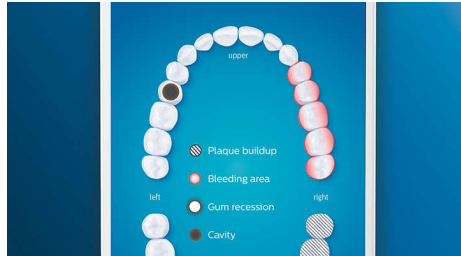

Focus areas and goal-setting

If you identify specific spots in a patient's mouth that need more attention due to plaque buildup, gum recession or any other issue, DiamondClean Smart can help them tackle those trouble areas. Patients can highlight these spots in their personalized 3D mouth-map within the Philips Sonicare app, and they will receive reminders to give these areas the extra care they need each time they brush. The Philips Sonicare app maintains a running history of their brushing data, so patients can easily review their performance, track their progress and work to improve their daily oral care routine.