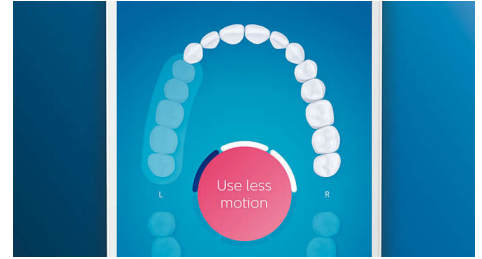

TongueCare+ tongue brush

With 240 elastomer MicroBristles, the TongueCare+ tongue brush is specifically designed to clean the soft and porous surface of the tongue. The flexible MicroBristles contour to and gently clean around the ridges and grooves, to remove bacteria buildup and drive our bacteria-killing BreathRx tongue spray deeper. The compact shape allows patients to comfortably clean the entire tongue.

Focus areas and goal-setting

If you identify specific spots in a patient's mouth that need more attention due to plaque buildup, gum recession or any other issue, DiamondClean Smart can help them tackle those trouble areas. Patients can highlight these spots in their personalized 3D mouth-map within the Philips Sonicare app, and they will receive reminders to give these areas the extra care they need each time they brush. The Philips Sonicare app maintains a running history of their brushing data, so patients can easily review their performance, track their progress and work to improve their daily oral care routine.

Location sensor

DiamondClean Smart's location sensor shows patients where they're brushing too little for better coverage. If there are spots your patients consistently miss when they're brushing, the location sensor will bring them to their attention.