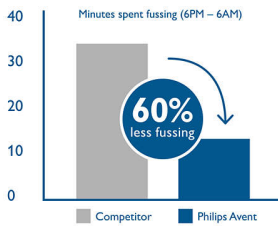

Less fussing

Philips Avent anti-colic bottle reduces fussing. Babies fed with Philips Avent anti-colic bottles experienced 60% less fussing at night, than babies fed with a leading competitor's vented bottle. *