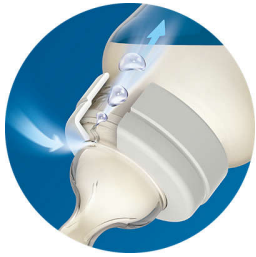

Clinically proven to reduce colic and discomfort* Designed to reduce gas

Our anti-colic bottle's Airflex venting system and textured nipple is designed to minimize feeding interruptions and discomfort. With its integrated anti-colic valve, air is vented into the bottle and away from the baby's tummy.

- Anti-colic system proven to reduce colic*
- 60% less fussing at night*
- Nipple shape designed for secure latch
- Ribbed texture prevents collapse for uninterrupted feeding

Easy to use, clean and assemble

- Easy to assemble with only fewer parts
- Wide neck bottle with rounded corner for easy cleaning
- Easy to hold
- Leak-free design

Highlights

Less colic

Our clinically proven Airflex venting system is designed to reduce gas and colic. As your baby feeds, the valve integrated into the nipple flexes to allow air into the bottle to prevent vacuum build up and vents it towards the back of the bottle. It keeps air in the bottle and away from baby's tummy to help reduce gas, spit-up and burping.

Secure latch

The nipple is designed not to collapse, for a secure latch and uninterrupted feeding.

Easy to assemble

Our Anti-colic bottle has fewer parts for quick and simple assembly.

Growing up with your baby