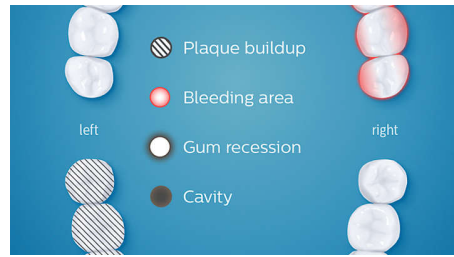

Highlights

Smart Sensor Technology

Three smart sensors send personalized brushing data to the Philips Sonicare app. Location sensor shows patients where they're brushing too little for better coverage. Scrubbing sensor helps guide patients to reduce scrubbing for optimized technique and a deeper, more gentle clean. Pressure sensor tracks brushing pressure and gently pulsates the handle to tell patients when to adopt a softer touch.

State-of-the-art 3D mouth-map

A personalized 3D mouth-map provides post-brushing analysis so patients can track and refine their routine and identify trouble spots that require extra attention.

Touch-Up

The Touch-Up feature displays customized guidance based on actual brushing data in order to immediately address missed areas.

Highlights trouble spots

Based on advice from their dental professional, patients can highlight and address areas on the personalized mouth-map in need of extra care due to plaque buildup, gum recession or another issue.