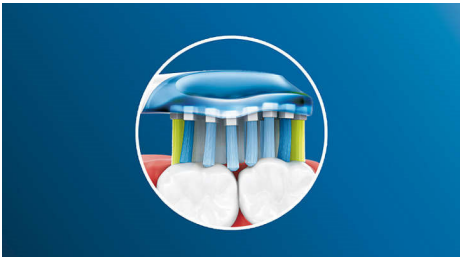

Get a clean as unique as your smile. Our Premium plaque control adapts to the contours of your teeth and gums thanks to soft, flexing sides that give you 4x more surface contact than a regular brush head** for a comfortable, deep clean.

Philips Sonicare's deep clean

- Up to 4x more surface contact** for an effortless deep clean

For exceptional plaque removal

- Up to 10x more plaque removal than a manual toothbrush

PHILIPS

sonicare

Highlights

Say goodbye to plaque

And thanks to its flexible design, it removes up to 10x more plaque from hard-to-reach areas* for a truly deep clean along the gum line and between teeth.

Adaptive cleaning technology

You get a personalized clean every time you brush with our adaptive cleaning technology. Soft rubber sides flex to let C3 Premium Plaque Control adapt to the shape of your teeth and gums, absorbing any excess brushing pressure and enhancing our sonic cleaning power. Bristles can then adjust to the shape of your teeth and gums so you get up to 4x more surface contact than a regular brush head** for deeper cleaning in hard-to-reach areas.