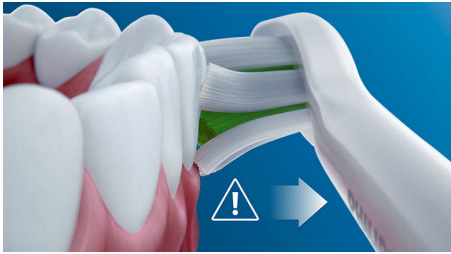

Innovative technology

- Lets you know if you're pressing too hard
- Connects smart brush handle and smart brush heads
- The Sonicare 4100 tells you when to switch brush heads
- Sonic technology that pulses between teeth

Highlights

Sonicare 4100 — goodbye plaque

Cleans those hard-to-reach places that a manual toothbrush can't get to, with contoured bristles designed to make brushing easy.

Monitor your brushing pressure

Brushing too hard can damage your teeth and gums. To prevent this, your Philips Sonicare ProtectiveClean emits a gentle pulsing sound to remind you to ease off on the pressure.