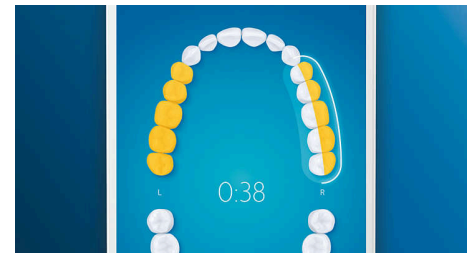

TouchUp feature

If you happen to miss a spot while brushing your teeth, your app's TouchUp feature will show you. You can then go back for a second pass, and be confident you are getting a complete clean, every time.