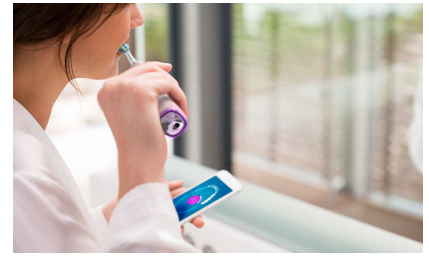

Focus areas and goal-setting

Any trouble areas your dentist has pointed out? We'll highlight them on your in-app 3D mouth map, and remind you to pay extra attention to these areas.

Never miss a spot

The Philips Sonicare app lets you know when you've achieved a thorough clean, and coaches you to be a better, more mindful brusher.

Easy does it

With an electric toothbrush, you let the brush do the work. We've built a scrubbing sensor into your handle as a gentle reminder to reduce scrubbing. This way, you can improve your technique and get a gentler, more effective clean.