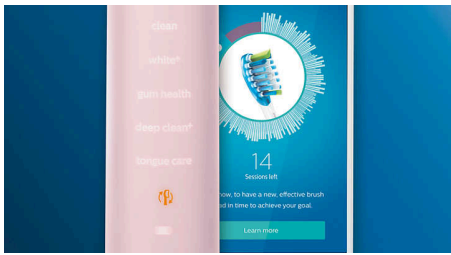

Easy does it

With an electric toothbrush, you let the brush do the work. We've built a scrubbing sensor into your handle as a gentle reminder to reduce scrubbing. This way, you can improve your technique and get a gentler, more effective clean.

BrushSync mode pairing

Wondering which mode and intensity you should use? Wonder no longer. A microchip in your brush head tells your DiamondClean Smart which one you're using. So if you click on a gum-care brush head, for example, your toothbrush knows to select the optimal mode and intensity to provide a gentle yet effective care for your gums. All you need to do is to press the power button.

DiamondClean Smart 9500

Sonic electric toothbrush with app

HX9924/21

Highlights

Smart replacement reminders

Brush heads wear-out over time and become less effective at removing plaque. With smart brush head recognition you'll never lose track of when to replace your brush head. Your toothbrush tracks how long and hard you've brushed with each brush head, and will alert you when it's time to replace. You can also monitor the lifetime of your brush heads in the Philips Sonicare app, and even order replacements so you're never caught short.

5 modes, 3 intensity settings

DiamondClean Smart comes with five modes which cover a range of brushing needs: Clean mode is for exceptional daily cleaning, White+ is for removing stains, Deep Clean+ gives you an invigorating deep clean, Gum Health provides a