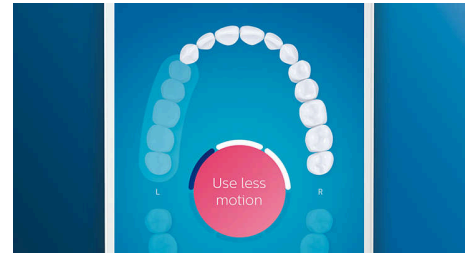

Whiter teeth, fast

Click on the W3 Premium White brush head to remove surface stains and reveal your whitest smile. With its densely packed central stain removal bristles, it's clinically proven to remove up to 100% more stains in just three days.**

TongueCare+ tongue brush

Click on the TongueCare+ tongue brush to gently remove odor causing bacteria from the pores of your tongue. Its 240 specially designed MicroBristles get between all your tongue's ridges and grooves to remove bacteria and debris that lead to bad breath. Team with our antibacterial BreathRx tongue spray for superior cleaning and super fresh breath.

Focus areas and goal-setting

Any trouble areas your dentist has pointed out? We'll highlight them on your in-app 3D mouth map, and remind you to pay extra attention to these areas.

Never miss a spot

The Philips Sonicare app lets you know when you've achieved a thorough clean, and coaches you to be a better, more mindful brusher.

Easy does it

With an electric toothbrush, you let the brush do the work. We've built a scrubbing sensor into your handle as a gentle reminder to reduce scrubbing. This way, you can improve your technique and get a gentler, more effective clean.