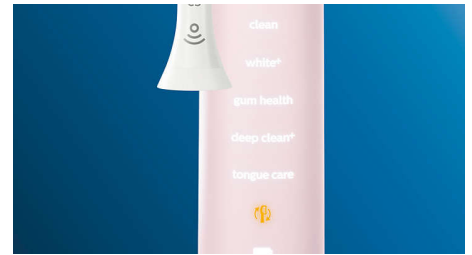

BrushSync mode pairing

Wondering which mode and intensity you should use? Wonder no longer. A microchip in your brush head tells your DiamondClean Smart which one you're using. So if you click on a gum-care brush head, for example, your toothbrush knows to select the optimal mode and intensity to provide a gentle yet effective care for your gums. All you need to do is to press the power button.