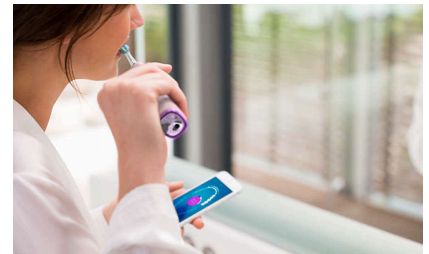

Focus areas and goal-setting

Any trouble areas your dentist has pointed out? We'll highlight them on your in-app 3D mouth map, and remind you to pay extra attention to these areas.

Never miss a spot

The Philips Sonicare app lets you know when you've achieved a thorough clean, and coaches you to be a better, more mindful brusher.

Easy does it

With an electric toothbrush, you let the brush do the work. We've built a scrubbing sensor into your handle as a gentle reminder to reduce scrubbing. This way, you can improve your technique and get a gentler, more effective clean.