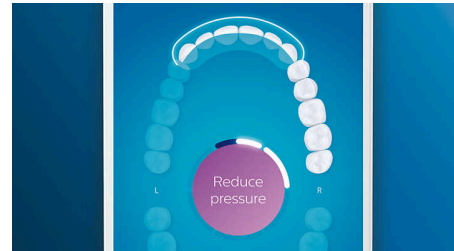

Too much pressure?

You might not notice when you brush too hard, but your DiamondClean Smart will. If you use too much pressure, the light ring on the end of your handle will flash. This is a gentle reminder to ease off the pressure, and let your brush head do the work. 7 out of 10 people found this feature helped them become a better brusher.