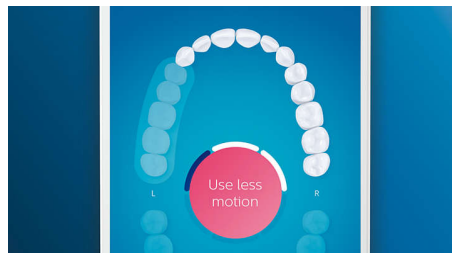

Whiter teeth, fast

Click on the W3 Premium White brush head to remove surface stains and reveal your whitest smile. With its densely packed central stain removal bristles, it's clinically proven to remove up to 100% more stains in just three days.**

TongueCare+ tongue brush

Click on the TongueCare+ tongue brush to gently remove odor causing bacteria from the pores of your tongue. Its 240 specially designed MicroBristles get between all your tongue's ridges and grooves to remove bacteria and debris that lead to bad breath. Team with our antibacterial BreathRx tongue spray for superior cleaning and super fresh breath.

Focus areas and goal-setting

Any trouble areas your dentist has pointed out? We'll highlight them on your in-app 3D mouth map, and remind you to pay extra attention to these areas.

Never miss a spot

The Philips Sonicare app lets you know when you've achieved a thorough clean, and coaches you to be a better, more mindful brusher.

Easy does it

With an electric toothbrush, you let the brush do the work. We've built a scrubbing sensor into your handle as a gentle reminder to reduce scrubbing. This way, you can improve your technique and get a gentler, more effective clean.