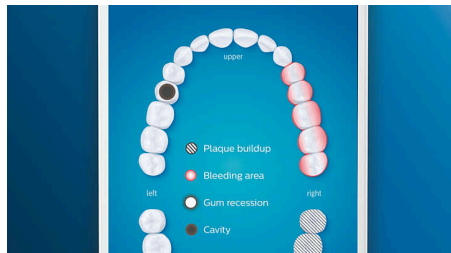

Care for your gums

Click on the G3 Premium Gum Care brush head to improve your gum health. Its smaller size and targeted gum line bristles deliver gentle yet effective cleaning along the gum line, where gum disease starts. It's clinically proven to deliver up to 100% less gum inflammation* and up to 7x healthier gums in just two weeks.*

Whiter teeth, fast

Click on the W3 Premium White brush head to remove surface stains and reveal your whitest smile. With its densely packed central stain removal bristles, it's clinically proven to remove up to 100% more stains in just three days.**

TongueCare+ tongue brush

Click on the TongueCare+ tongue brush to gently remove odor causing bacteria from the pores of your tongue. Its 240 specially designed MicroBristles get between all your tongue's ridges and grooves to remove bacteria and debris that lead to bad breath. Team with our antibacterial BreathRx tongue spray for superior cleaning and super fresh breath.

Focus areas and goal-setting

Any trouble areas your dentist has pointed out? We'll highlight them on your in-app 3D mouth map, and remind you to pay extra attention to these areas.

Never miss a spot

The Philips Sonicare app lets you know when you've achieved a thorough clean, and coaches you to be a better, more mindful brusher.