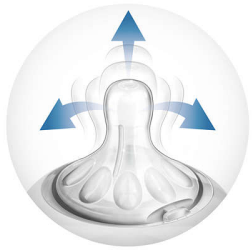

Unique comfort petals

Petals inside the nipple increase softness and flexibility without nipple collapse. Your baby will enjoy a more comfortable and contented feed.