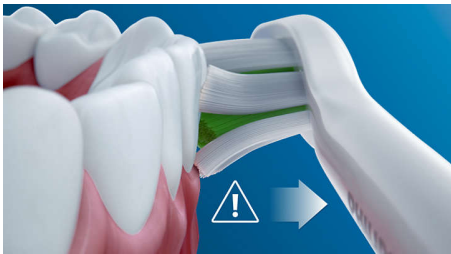

Innovative technology

- Lets you know if you're pressing too hard
- Connects smart brush handle and smart brush heads
- Sonic technology that pulses between teeth
- The Sonicare 4100 tells you when to switch brush heads

Highlights

Sonicare 4100 — goodbye plaque

Cleans those hard-to-reach places that a manual toothbrush can't get to, with contoured bristles designed to make brushing easy.

Monitor your brushing pressure

Brushing too hard can damage your teeth and gums. To prevent this, your Philips Sonicare ProtectiveClean emits a gentle pulsing sound to remind you to ease off on the pressure.

BrushSync technology

A microchip-enabled technology that detects and synchronizes the smart brush head with the smart handle. The smart handle and

smart brush head pair is a powerful combination that enables Smart replacement reminders.