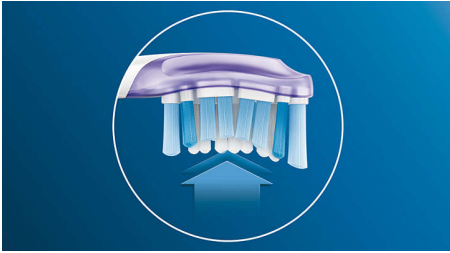

## Focus on gum health

With the Philips Sonicare Premium Gum Care brush head, even the deepest clean is gentle. As your toothbrush moves along the gum line, Premium Gum Care's flexible sides and bristles absorb any excess pressure so your gums are protected, even if you brush too hard. Bristles work hard to remove plaque and bacteria along the gum line helping to improve gum health. Thanks to this brush head's curved design, you can be sure of maximized bristle contact.