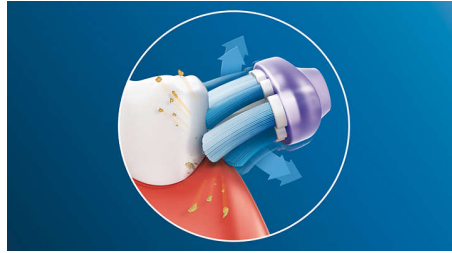

## Focus on gum health

With the Philips Sonicare Premium Gum Care brush head, even the deepest clean is gentle. As your toothbrush moves along the gum line, Premium Gum Care's flexible sides and bristles absorb any excess pressure so your gums are protected, even if you brush too hard. Bristles work hard to remove plaque and bacteria along the gum line helping to improve gum health. Thanks to this brush head's curved design, you can be sure of maximized bristle contact.

## Adaptive cleaning technology

You get a personalized clean every time you brush with our adaptive cleaning technology. Soft rubber sides flex to let Premium Gum Care adapt to the shape of your teeth and gums, absorbing any excess brushing pressure and enhancing our sonic cleaning power. Bristles can then adjust to the shape of your teeth and gums so you get up to 2x more surface contact than a regular brush head\*\* for deeper cleaning even in hard-to-reach areas.

## Say goodbye to plaque

Thanks to its flexible design, Premium Gum Care removes up to 10x more plaque than a manual toothbrush. It moves to enhance our unique Philips Sonicare cleaning technology so that however you brush, you get an exceptional clean you can see and feel.