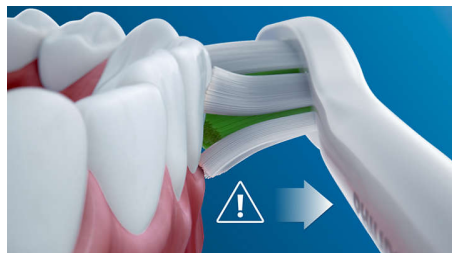

Monitor your brushing pressure

Brushing too hard can damage your teeth and gums. To prevent this, your Philips Sonicare ProtectiveClean emits a gentle pulsing sound to remind you to ease off on the pressure.