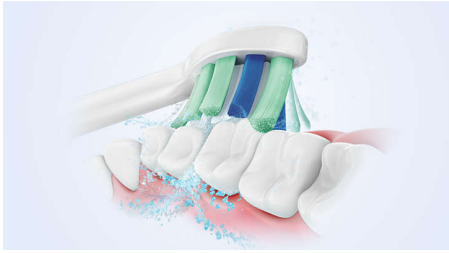

Protects your gums

- Safe and gentle to use

Provides superior clean

- Up to 3x better plaque removal vs a manual toothbrush*
- Our unique technology brings you a powerful yet gentle clean

Highlights

Advanced Sonicare Technology

Powerful bristle vibrations drive microbubbles deep between your teeth and along your gum line for a refreshing experience. You will get two month's worth of manual brushing in just 2 minutes.** 31000 brush strokes per minute gently clean your teeth, break up plaque, and sweep it away for an exceptional daily clean.

Safe and gentle to use

Sonicare toothbrush provides you with a thorough clean without being harsh on your teeth and gums. Gentle yet powerful sonic vibrations provide an exceptional clean while being gentle on your teeth and gums.