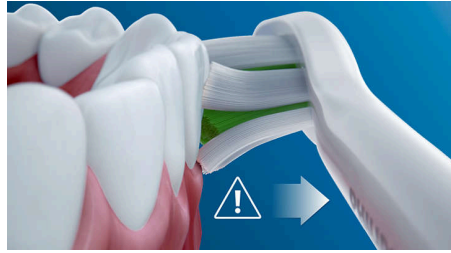

Safe and gentle

You can be sure of a safe brushing experience: our sonic technology is suitable for use with braces, fillings, crowns and veneers, and helps prevent cavities and improve gum health.

The only true sonic technology

Philips Sonicare's advanced sonic technology pulses water between your teeth, and its brush strokes break plaque up and sweep it away for an exceptional daily clean.

Monitor your brushing pressure

Brushing too hard can damage your teeth and gums. To prevent this, your Philips Sonicare ProtectiveClean emits a gentle pulsing sound to remind you to ease off on the pressure.