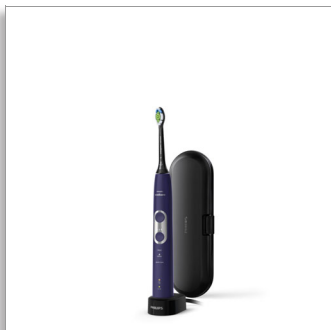

Philips Sonicare  
ProtectiveClean 6100  
Sonic electric toothbrush

Built-in pressure sensor

3 modes, 3 intensities  
2 x BrushSync features  
Travel case

HX6471/03

### Innovative technology

- Lets you know if you're pressing too hard
- Connects smart brush handle and smart brush heads
- Sonic technology that pulses between teeth
- The Sonicare 6100 tells you when to change brush heads