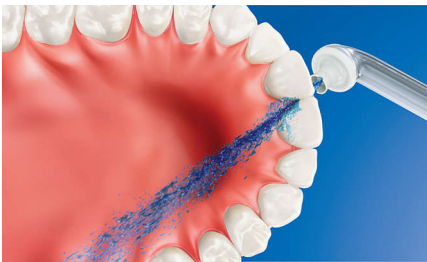

Improves oral health

- Clinically proven as effective as floss for gum health**
- Up to 99.9% plaque removal***
- Helps prevent cavities between teeth

Superior technology

- Air and micro-droplet technology
- High performance nozzle
- Triple burst customizable settings

The easiest way to effectively clean between teeth

- An easy way to start a healthy habit

PHILIPS
sonicare

Interdental nozzles
2 nozzles

HX8032/05

Highlights

Up to 99.9% plaque removal

AirFloss Pro/Ultra removes up to 99.9% of plaque from treated areas.**

Micro-droplet technology

Our clinically-proven results are possible from our unique technology that combines air and mouthwash or water to powerfully yet gently clean between teeth and along the gumline.

Easily start a healthy habit

Interproximal cleaning is very important to overall oral health. AirFloss is an easy way to

clean deeper between teeth, helping to form a healthy habit.

Better gum health

Philips Sonicare AirFloss Pro/Ultra is clinically proven to improve gum health as much as floss.** Helps improve gum health in as little as two weeks.