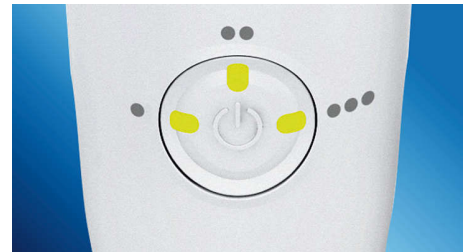

Triple burst customization

AirFloss Pro/Ultra's powerful spray can be customized to your liking, with single, double or triple bursts for each press of the activation button.