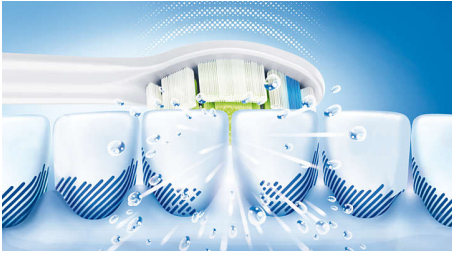

Highlights

Removes up to 7x more plaque

Removes up to 7 times more plaque from hard to reach places than a manual toothbrush.