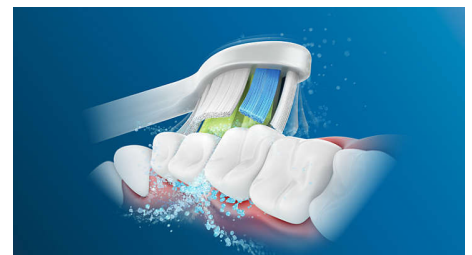

The only true sonic technology

Philips Sonicare electric toothbrush's unique dynamic action gently and effectively reaches deep between teeth and along the gumline.