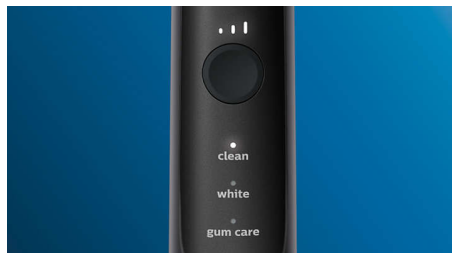

Brushing your way

This toothbrush allows you to customize your brushing with a choice of three modes and three intensities. Clean mode is standard for superior cleaning. White is the ideal mode for removing surface stains. And Gum Care mode adds an extra minute of reduced-power brushing, so you can gently massage your

gums. Three intensities allow you to switch the order of 'higher' and 'lower' to align with the intensities from left to right.