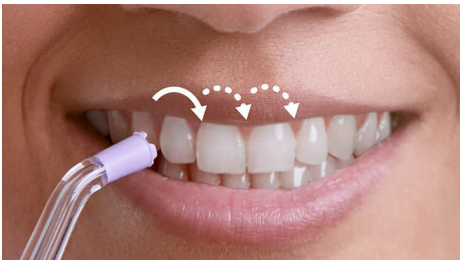

- Easy to fill 600ml reservoir
- Quad Stream technology for faster, more effective flossing
- Standard nozzle for a regular clean
- Comfort nozzle for sensitive gums
- Quad Stream nozzle for maximum coverage
- Pulse Wave technology guides from tooth to tooth
- Whisper quiet for great results without disturbing others
- Easy magnetic dock with auto shut-off
- Compact nozzle case

Customize easily to your needs

- 4 flossing modes, 10 intensities

PHILIPS

sonicare

Highlights

Covers more area, effortlessly

X-shaped water streams cover more surface area for a faster, deeper clean versus manual floss. Effortlessly.

Guides from tooth to tooth

Gentle pulses of water guide you from tooth-to-tooth so that you don't miss a spot.

Whisper quiet design

Engineered for a discreet clean, so you get great results without disturbing others.

F3 Quad Stream nozzle

For maximum coverage and an extra thorough clean, use the Quad Stream nozzle to concentrate water into four wide streams between teeth and along the gum line. The soft rubber guide is gentle on gums and every nozzle simply clicks on and off.