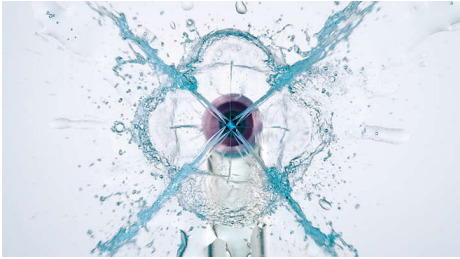

Philips Sonicare Power Flosser is flossing, reinvented. The X-shaped stream of water reaches deep between teeth for a gentle, thorough clean. Amazingly clean, amazingly easy.

An effortless clean with advanced technology

Customize easily to your needs

- 4 flossing modes, 10 intensities

PHILIPS

sonicare

Highlights

Covers more area, effortlessly

X-shaped water streams cover more surface area for a faster, deeper clean versus manual floss. Effortlessly.

Guides from tooth to tooth

Gentle pulses of water guide you from tooth-to-tooth so that you don't miss a spot.

Whisper quiet design

Engineered for a discreet clean, so you get great results without disturbing others.

F3 Quad Stream nozzle

For maximum coverage and an extra thorough clean, use the Quad Stream nozzle to concentrate water into four wide streams between teeth and along the gum line. The soft rubber guide is gentle on gums and every nozzle simply clicks on and off.