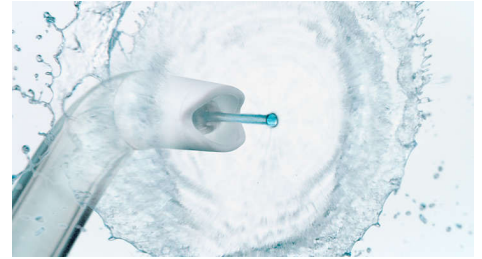

F2 Comfort nozzle

Want to take care of sensitive gums? Click on the Comfort nozzle and gently guide the soft rubber tip along your gumline.