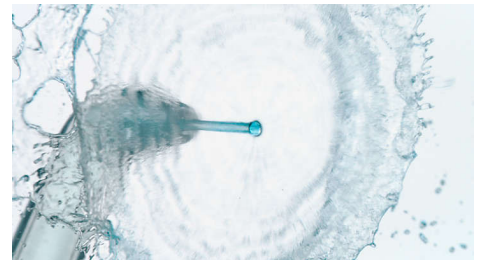

F3 Quad Stream nozzle

For maximum coverage and an extra thorough clean, use the Quad Stream nozzle to concentrate water into four wide streams between teeth and along the gum line. The soft rubber guide is gentle on gums and every nozzle simply clicks on and off.

F2 Comfort nozzle

Want to take care of sensitive gums? Click on the Comfort nozzle and gently guide the soft rubber tip along your gumline.

F1 Standard nozzle

Use the standard nozzle for a regular clean. It uses a single stream of water to remove debris and clean thoroughly between your teeth.

Magnetic dock w/auto shut-off

When you're finished, simply return the handle to the easy magnetic dock. The handle automatically switches from pause to off.

Oral Irrigator

Quad Stream technology Whisper quiet design, Pulse waves guide as you go