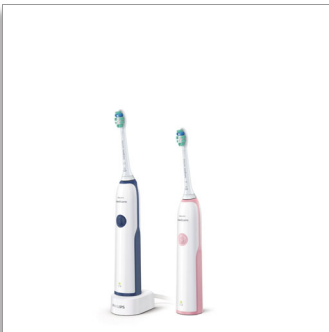

Philips Sonicare DailyClean
2100
Sonic electric toothbrush

1 mode
2 brush heads

HX3212/61

Clinically proven to provide superior cleaning *

Up to 3x more plaque removal*

Designed to be the perfect toothbrush to transition from your manual toothbrush. Until now, it feels like you've never brushed your teeth before.

Proven to improve oral health

- Up to 3x more plaque removal than a manual toothbrush

Designed around you

- Timers encourage thorough 2 minutes of brushing
- Easy start program builds your Philips Sonicare routine

Innovative technology

- Philips Sonicare's advanced sonic technology

Optimize your brushing

- Battery life
- Click-on brush head system

PHILIPS
sonicare

Sonic electric toothbrush
1 mode 2 brush heads

Highlights

Densely-packed, high-quality bristles remove up to 3x more plaque than a manual toothbrush. And the contoured bristles fit the shape of your teeth, so you can easily clean those hard-to-reach areas.

QuadPacer and Smartimer