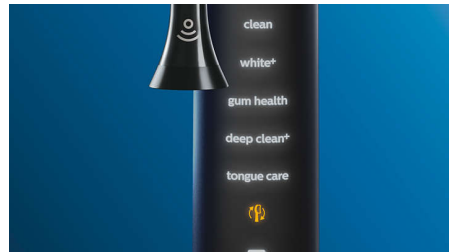

## Easy to click-on

TongueCare+ tongue brush quickly transforms your Philips Sonicare toothbrush into a sonic-powered tongue cleaner. Each tongue brush clicks onto your Philips Sonicare toothbrush handle, just like a regular brush head. Simple to use, replace and clean, these innovative tongue brushes are compatible with all Philips Sonicare click-on toothbrush handles, so it couldn't be easier to add tongue cleaning to your daily oral care routine. It fits all Philips Sonicare toothbrush handles except: PowerUp Battery and Essence.

## Get your tongue truly clean

To get your tongue truly clean, you need to be able to reach everywhere. Thanks to its ergonomic shape, the TongueCare+ tongue

brush lets you do this in comfort. The small and flexible head makes it easy to clean away bad-breath bacteria in every nook and cranny.

## Smart mode-pairing

Our smart TongueCare+ tongue brush has a microchip inside that communicates with the toothbrush handle. So when you click it on, the handle automatically recognizes it and selects the appropriate mode and intensity level to optimize your tongue-cleaning performance. All you have to do is to press the power button.