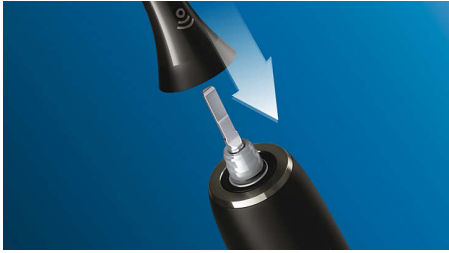

Highlights

Easy to click-on

TongueCare+ tongue brush quickly transforms your Philips Sonicare toothbrush into a sonic-powered tongue cleaner. Each tongue brush clicks onto your Philips Sonicare toothbrush handle, just like a regular brush head. Simple to use, replace and clean, these innovative tongue brushes are compatible with all Philips Sonicare click-on toothbrush handles, so it couldn't be easier to add tongue cleaning to your daily oral care routine. It fits all Philips Sonicare toothbrush handles except: PowerUp Battery and Essence.