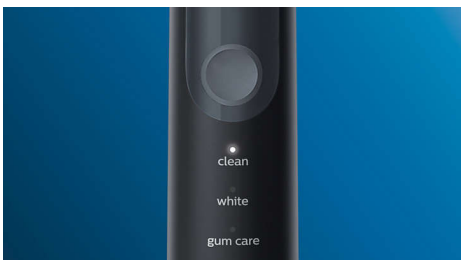

Innovative technology

- Lets you know if you're pressing too hard
- Always know when to replace your brush heads
- Philips Sonicare's advanced sonic technology
- Connects smart brush handle and smart brush heads

Optimize your brushing

- Choose from three modes

PHILIPS
sonicare

Sonic electric toothbrush
Built-in pressure sensor 3 modes, 1 x BrushSync feature, Travel case

HX6423/34

Highlights

Naturally whiter teeth

Click on the W2 Optimal White brush head to remove surface stains and reveal a whiter smile. With its densely packed central stainremoval bristles, it's clinically proven to whiten teeth in just one week.

Improves gum health

Densely-packed, high-quality bristles give you an extra gentle brushing to remove plaque along the gumline to improve gum health up to 100% more than a manual toothbrush. And, the specially curved power tip makes reaching the teeth at the back of your mouth a breeze.

Three modes

This toothbrush allows you to customize your brushing to your own needs, with a choice of three modes. Clean mode is standard for

superior cleaning. White is the ideal mode for removing surface stains. And Gum Care mode adds an extra minute of reduced-power brushing, so you can gently massage your gums.