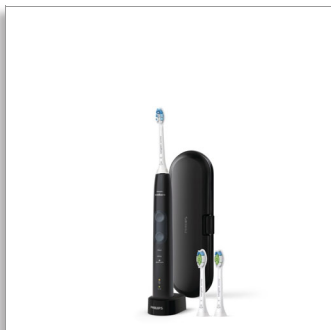

Philips Sonicare
ProtectiveClean 5300
Sonic electric toothbrush

Built-in pressure sensor

3 modes
1 x BrushSync feature
Travel case

HX6423/34

Whiter teeth. Gently does it.

Whitens teeth in just 1 week.

Feel the difference of a gentle clean with our Pressure Sensor while improving your gum health up to 100% more vs a manual toothbrush

Optimize your brushing

- Choose from three modes

PHILIPS
sonicare

Sonic electric toothbrush
Built-in pressure sensor 3 modes, 1 x BrushSync feature, Travel case

HX6423/34

Highlights

Naturally whiter teeth

Click on the W2 Optimal White brush head to remove surface stains and reveal a whiter smile. With its densely packed central stainremoval bristles, it's clinically proven to whiten teeth in just one week.

Improves gum health

Densely-packed, high-quality bristles give you an extra gentle brushing to remove plaque along the gumline to improve gum health up to 100% more than a manual toothbrush. And, the specially curved power tip makes reaching the teeth at the back of your mouth a breeze.