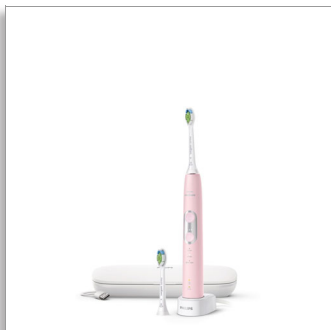

Philips Sonicare
ProtectiveClean 6500
Sonic electric toothbrush

Built-in pressure sensor

3 modes, 3 intensities
2 x BrushSync features
Travel case with USB charger

HX6462/06

Whiter teeth. Gently does it.

Whitens teeth in just 1 week.

Feel the difference of a gentle clean with our Pressure Sensor while whitening your teeth in 1 week.

Proven to improve oral health

- Safe & gentle on sensitive areas, orthodontics & dental work
- Whitens teeth in just one week

Optimize your brushing

- Three modes, three intensity settings
- Brush heads select the optimal mode and intensity

PHILIPS

sonicare

Sonic electric toothbrush

Built-in pressure sensor 3 modes, 3 intensities, 2 x BrushSync features, Travel case with USB charger