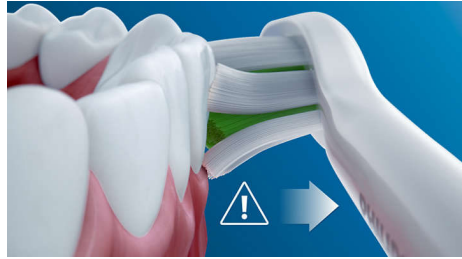

Safe and gentle

You can be sure of a safe brushing experience: our sonic technology is suitable for use with braces, fillings, crowns, and veneers, and helps prevent cavities and improve gum health.

Philips Sonicare technology

Philips Sonicare's advanced sonic technology pulses water between teeth, and its brush strokes break up plaque and sweep it away for an exceptional daily clean.

Monitor your brushing pressure

Brushing too hard can damage your teeth and gums. To prevent this, your Philips Sonicare ProtectiveClean emits a gentle pulsing sound to remind you to ease off on the pressure.