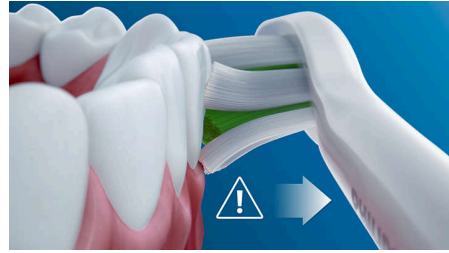

Safe and gentle

You can be sure of a safe brushing experience: our sonic technology is suitable for use with braces, fillings, crowns and veneers, and helps prevent cavities and improve gum health.

The only true sonic technology

Philips Sonicare's advanced sonic technology pulses water between your teeth, and its brush strokes break plaque up and sweep it away for an exceptional daily clean.

Monitor your brushing pressure

Brushing too hard can damage your teeth and gums. To prevent this, your Philips Sonicare ProtectiveClean emits a gentle pulsing sound to remind you to ease off on the pressure.