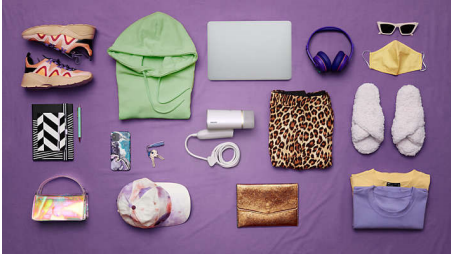

Handheld Steamer

Compact and foldable Ready to use in ~30 seconds, 1000 W, up to 20 g/min, No ironing board needed

STH3020/16

Highlights

Compact and foldable

Our handheld steamer 3000 Series is designed to be light, compact and foldable for easy usage and storage to re-assure fresh outfits anytime, anywhere. It is your ideal companion for easy and quick touch-up at home or on the go.