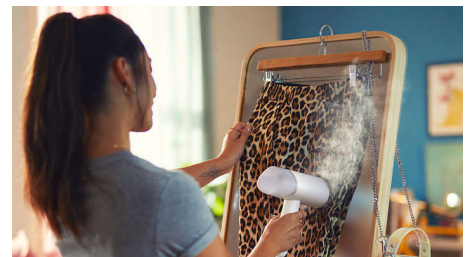

Metal steam plate

Our metal steam plate allows you to safely press the steamer against the fabric while steaming, providing better steaming results with no risk of burning. Safe to use even on the most delicate garments.