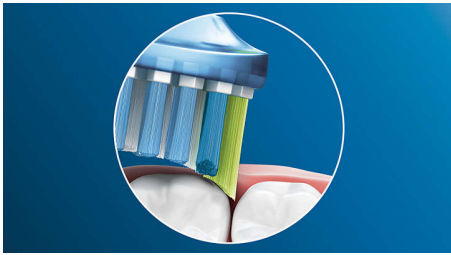

HX9041/20

Our deepest cleaning brush head

Up to 10x more plaque removal* for great results

Get a clean as unique as your smile. Our C3 Premium Plaque Defence adapts to the contours of your teeth and gums thanks to soft, flexing sides that give you 4x more surface contact than a regular brush head** for a comfortable, deep clean.

For exceptional plaque removal

- Up to 10x more plaque removal than a manual toothbrush

Highlights

Say goodbye to plaque

And thanks to its flexible design, it removes up to 10x more plaque from hard-to-reach areas* for a truly deep clean along the gum line and between teeth.