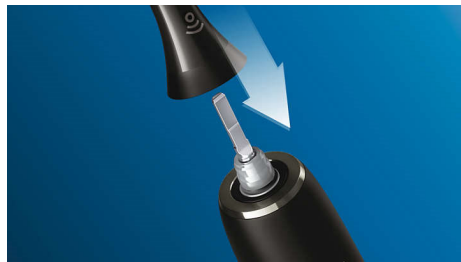

Philips Sonicare technology

Philips Sonicare's advanced sonic technology pulses water between teeth, and its brush strokes break up plaque and sweep it away for an exceptional daily clean.

Brush head replacement cues

Easy to click-on

Your C3 Premium Plaque Defence brush head fits perfectly with any Philips Sonicare toothbrush handle, except PowerUp Battery and Essence. Simply click on and off for easy replacement and cleaning.