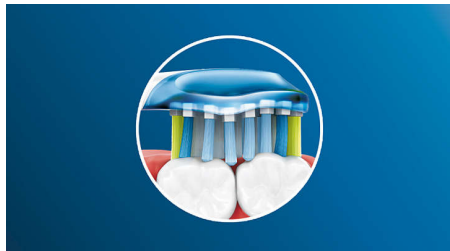

Up to 2 x whiter teeth

Click on our DiamondClean brush head to gently yet effectively remove surface stains. Densely packed central stain removal bristles work hard to make your smile naturally whiter by removing up to 100% more stains.*

Deep, gentle gum cleaning

Click on our AdaptiveClean brush head for a deep, gentle clean that removes up to 10x more plaque and leaves gums up to 2x healthier in 2 weeks than a manual toothbrush. Soft rubber sides flex along every contour of your teeth and gums to absorb any excess.