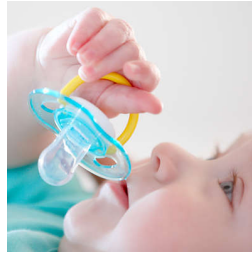

## Orthodontic teat

Our collapsible silicone nipple has a symmetrical shape that respects your baby's palate, teeth and gums as he or she grows.

## Security handle

Our security handle lets you easily remove your baby's soother at any time. Even little hands can grab it!