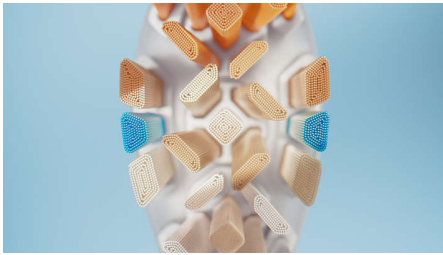

One brush head for complete care

Clean without compromise

A3 Premium All-in-One brush head is the only one you need to achieve cleaner, whiter teeth*** & healthier gums. This brush head results in 20x more plaque removal*, up to 100% stain reduction** & up to 15x healthier gums in just 2 weeks**

Highlights

Angled bristles

Benefit from our best plaque removal**** regardless of your brushing style. The Premium All-in-One brush head has precisely angled bristles which are engineered to maximize its plaque-removing potential.

Rounded profile

The curved profile helps bristles to go exactly where they need to. Through rigorous development we have created an all-in-one experience that delivers exceptional oral care.

Triangular tips

Longer bristles

The brush head's extra-reach side bristles gently brush your gum line even when you are focusing on your teeth. The bristles also flex to help compensate for any excess pressure.

Trusted sonic brushing