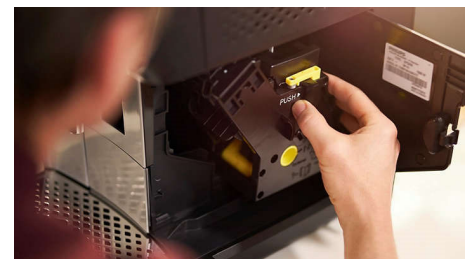

Preserve beans' aroma

The new Aroma seal protects your favorite coffee beans and makes sure they preserve their original aroma over time, while reducing the grinder noise.

Removable brew group

The brew group is the heart of every fully automatic coffee machine, and should be cleaned regularly. The removable brew group allows you to clean it thoroughly just by rinsing it under the tap.