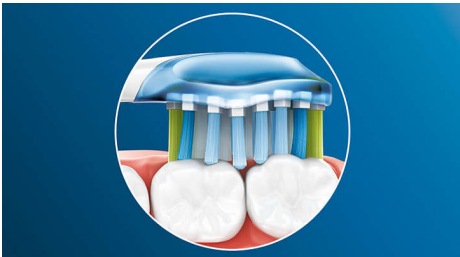

Philips Sonicare's deep clean

- Up to 4x more surface contact** for an effortless deep clean

For exceptional plaque removal

- Up to 10x more plaque removal than a manual toothbrush

PHILIPS

sonicare

Highlights

Say goodbye to plaque

And thanks to its flexible design, it removes up to 10x more plaque from hard-to-reach areas* for a truly deep clean along the gum line and between teeth.

Adaptive cleaning technology

You get a personalized clean every time you brush with our adaptive cleaning technology. Soft rubber sides flex to let Premium Plaque Defence adapt to the shape of your teeth and gums, absorbing any excess brushing pressure and enhancing our sonic cleaning power. Bristles can then adjust to the shape of your teeth and gums so you get up to 4x more surface contact than a regular brush head** for deeper cleaning in hard-to-reach areas.