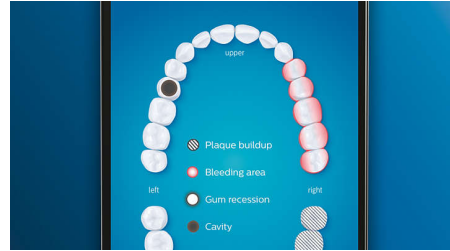

Optimize your brushing

- Brush heads automatically select the optimal settings
- Choose from 5 modes and 3 intensity settings
- Make sure you're getting the most from your brush head
- Premium travel case

Highlights

Premium All-in-One brush head

Clean without compromise with the A3 Premium All-in-One brush head. Our all-time best has angled bristles to help remove up to 20x more plaque even in hard-to-reach areas*. Triangular tips work to remove up to 100% more stains in less than two days**. And longer bristles clean deep for gums that are up to 15x healthier in just two weeks**. All that without ever switching brush heads. Did you know: brush heads become less effective after 3 months of use? Our BrushSync™ feature can remind you when it's almost time for a replacement.

Care for your gums

Click on the G3 Premium Gum Care brush head to improve your gum health. Its smaller size and targeted gum line bristles deliver gentle yet effective cleaning along the gum line, where gum disease starts. It's clinically proven to deliver up to 100% less gum inflammation**** and up to 7x healthier gums in just two weeks.****

Focus areas and goal-setting

Any trouble areas your dentist has pointed out? We'll highlight them on your in-app 3D mouth map, and remind you to pay extra attention to these areas.

Never miss a spot

The Philips Sonicare app lets you know when you've achieved a thorough clean, and coaches you to be a better, more mindful brusher.