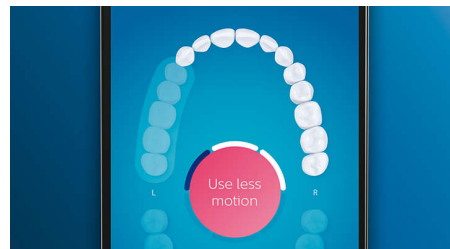

Care for your gums

Click on the G3 Premium Gum Care brush head to improve your gum health. Its smaller size and targeted gum line bristles deliver gentle yet effective cleaning along the gum line, where gum disease starts. It's clinically proven to deliver up to 100% less gum inflammation**** and up to 7x healthier gums in just two weeks.****

Focus areas and goal-setting

Any trouble areas your dentist has pointed out? We'll highlight them on your in-app 3D mouth map, and remind you to pay extra attention to these areas.

Never miss a spot

The Philips Sonicare app lets you know when you've achieved a thorough clean, and coaches you to be a better, more mindful brusher.

Too much pressure?

You might not notice when you brush too hard, but your DiamondClean Smart will. If you use too much pressure, the light ring on the end of your handle will flash. This is a gentle reminder to ease off the pressure, and let your brush head do the work. 7 out of 10 people found this feature helped them become a better brusher.