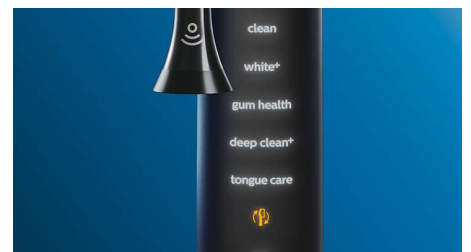

Too much pressure?

You might not notice when you brush too hard, but your DiamondClean Smart will. If you use too much pressure, the light ring on the end of your handle will flash. This is a gentle reminder to ease off the pressure, and let your brush head do the work. 7 out of 10 people found this feature helped them become a better brusher.

Easy does it

With an electric toothbrush, you let the brush do the work. We've built a scrubbing sensor into your handle as a gentle reminder to reduce scrubbing. This way, you can improve your technique and get a gentler, more effective clean.

TouchUp feature

If you happen to miss a spot while brushing your teeth, your app's TouchUp feature will show you. You can then go back for a second pass, and be confident you are getting a complete clean, every time.

BrushSync mode pairing

Wondering which mode and intensity you should use? Wonder no longer. A microchip in your brush head tells your DiamondClean Smart which one you're using. So if you click on a gum-care brush head, for example, your toothbrush knows to select the optimal mode and intensity to provide a gentle yet effective care for your gums. All you need to do is to press the power button.