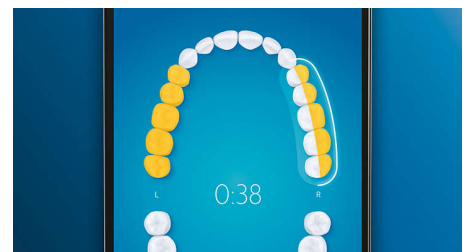

TouchUp feature

If you happen to miss a spot while brushing your teeth, your app's TouchUp feature will show you. You can then go back for a second pass, and be confident you are getting a complete clean, every time.