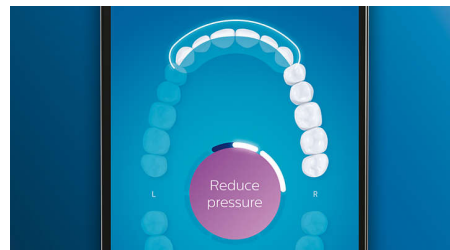

Focus areas and goal-setting

Any trouble areas your dentist has pointed out? We'll highlight them on your in-app 3D mouth map, and remind you to pay extra attention to these areas.

Never miss a spot

The Philips Sonicare app lets you know when you've achieved a thorough clean, and coaches you to be a better, more mindful brusher.

Too much pressure?

You might not notice when you brush too hard, but your DiamondClean Smart will. If you use too much pressure, the light ring on the end of your handle will flash. This is a gentle reminder to ease off the pressure, and let your brush head do the work. 7 out of 10 people found this feature helped them become a better brusher.

Easy does it

With an electric toothbrush, you let the brush do the work. We've built a scrubbing sensor into your handle as a gentle reminder to reduce scrubbing. This way, you can improve your technique and get a gentler, more effective clean.