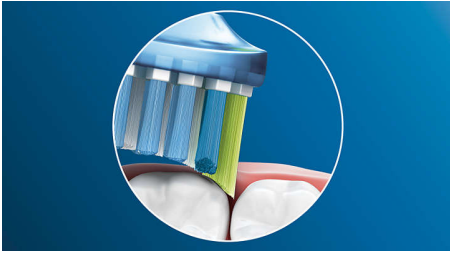

Highlights

Say goodbye to plaque

And thanks to its flexible design, it removes up to 10x more plaque from hard-to-reach areas* for a truly deep clean along the gum line and between teeth.

Naturally whiter teeth