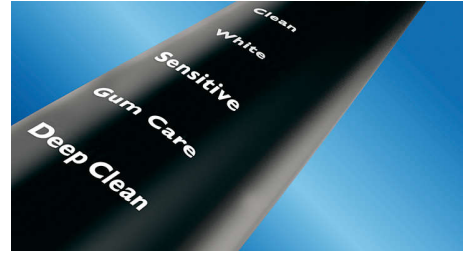

Extra deep cleaning

Our Deep Clean mode means you can really focus on specific areas, paying them extra attention. We've combined our unique brush head motion with an extended 3 minutes of brushing time so your teeth get a truly deep clean.