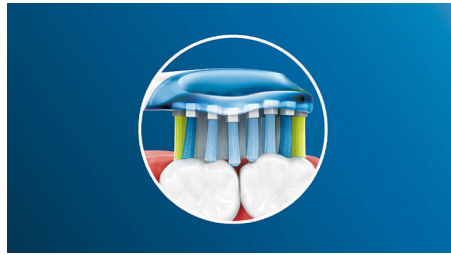

Highlights

Say goodbye to plaque

And thanks to its flexible design, it removes up to 10x more plaque from hard-to-reach areas* for a truly deep clean along the gum line and between teeth.

Naturally whiter teeth

Look after those gums

With optimal cleaning from your DiamondClean, gums will become healthier in 2 weeks*. Removing up to 7x more plaque along the gum line than a manual toothbrush*, you'll get your healthiest smile.

Adaptive cleaning technology

You get a personalized clean every time you brush with our adaptive cleaning technology. Soft rubber sides flex to let C3 Premium Plaque Control adapt to the shape of your teeth and gums, absorbing any excess brushing pressure and enhancing our sonic cleaning power. Bristles can then adjust to the shape of your teeth and gums so you get up to 4x more surface contact than a regular brush head** for deeper cleaning in hard-to-reach areas.