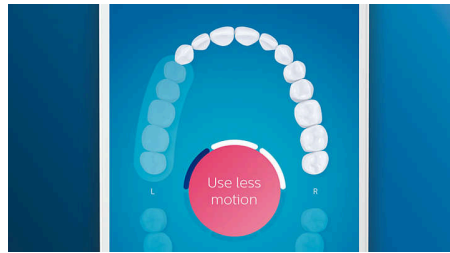

Never miss a spot

The Philips Sonicare app lets you know when you've achieved a thorough clean, and coaches you to be a better, more mindful brusher.