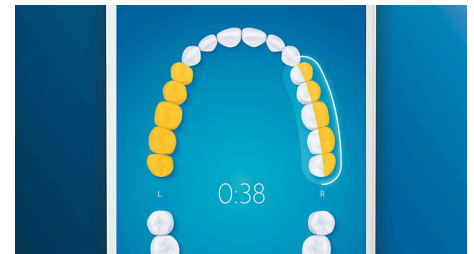

TouchUp feature

If you happen to miss a spot while brushing your teeth, your app's TouchUp feature will show you. You can then go back for a second pass, and be confident you are getting a complete clean, every time.