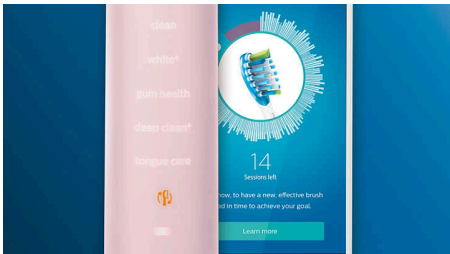

Smart replacement reminders

Brush heads wear-out over time and become less effective at removing plaque. With smart brush head recognition you'll never lose track of when

to replace your brush head. Your toothbrush tracks how long and hard you've brushed with each brush head, and will alert you when it's time to replace. You can also monitor the lifetime of your brush heads in the Philips Sonicare app, and even order replacements so you're never caught short.