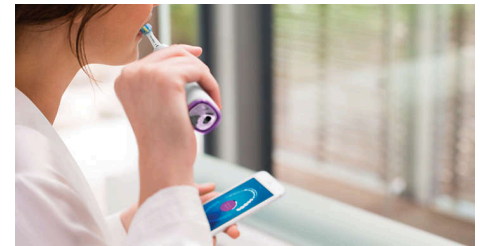

Easy does it

With an electric toothbrush, you let the brush do the work. We've built a scrubbing sensor into your handle as a gentle reminder to reduce scrubbing. This way, you can improve your technique and get a gentler, more effective clean.