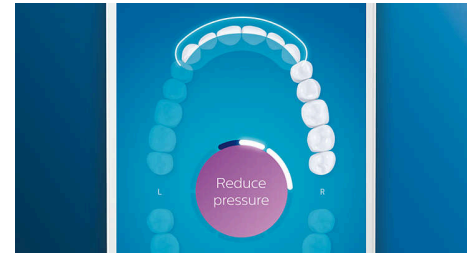

### Focus areas and goal-setting

Any trouble areas your dentist has pointed out? We'll highlight them on your in-app 3D mouth map, and remind you to pay extra attention to these areas.

### Too much pressure?

You might not notice when you brush too hard, but your DiamondClean Smart will. If you use too much pressure, the light ring on the end of your handle will flash. This is a gentle reminder to ease off the pressure, and let your brush head do the work. 7 out of 10 people found this feature helped them become a better brusher.