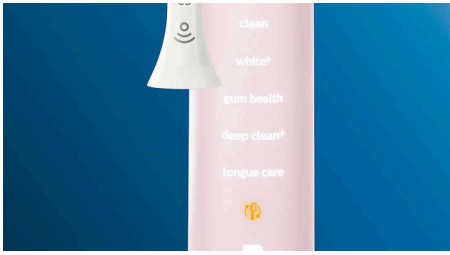

DiamondClean Smart

Sonic electric toothbrush with app

HX9985/28

Highlights

BrushSync mode pairing

Wondering which mode and intensity you should use? Wonder no longer. A microchip in your brush head tells your DiamondClean Smart which one you're using. So if you click on a gum-care brush head, for example, your toothbrush knows to select the optimal mode and intensity to provide a gentle yet effective care for your gums. All you need to do is to press the power button.