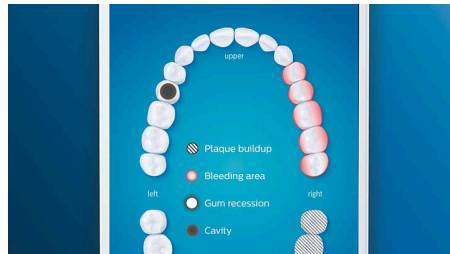

### Premium All-in-One brush head

Clean without compromise with the A3 Premium All-in-One brush head. Our all-time best has angled bristles to help remove up to 20x more plaque even in hard-to-reach areas\*. Triangular tips work to remove up to 100% more stains in less than two days\*\*\*. And longer bristles clean deep for gums that are up to 15x healthier in just two weeks\*\*. All that without ever switching brush heads. Did you know: brush heads become less effective after 3 months of use? Our BrushSync™ feature can remind you when it's almost time for a replacement.

### Care for your gums

Click on the G3 Premium Gum Care brush head to improve your gum health. Its smaller size and targeted gum line bristles deliver gentle yet effective cleaning along the gum line, where gum disease starts. It's clinically proven to deliver up to 100% less gum inflammation\*\*\*\* and up to 7x healthier gums in just two weeks.\*\*\*\*\*

### TongueCare+ tongue brush

Click on the TongueCare+ tongue brush to gently remove odor causing bacteria from the pores of your tongue. Its 240 specially designed MicroBristles get between all your tongue's ridges and grooves to remove bacteria and debris that lead to bad breath. Team with our antibacterial BreathRx tongue spray for superior cleaning and super fresh breath.

### Focus areas and goal-setting

Any trouble areas your dentist has pointed out? We'll highlight them on your in-app 3D mouth map, and remind you to pay extra attention to these areas.