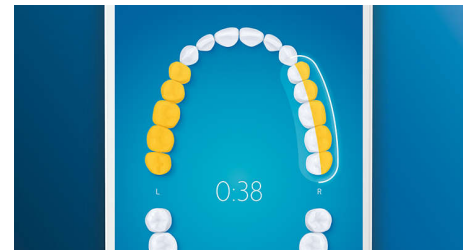

TouchUp feature

If you happen to miss a spot while brushing your teeth, your app's TouchUp feature will show you. You can then go back for a second pass, and be confident you are getting a complete clean, every time.