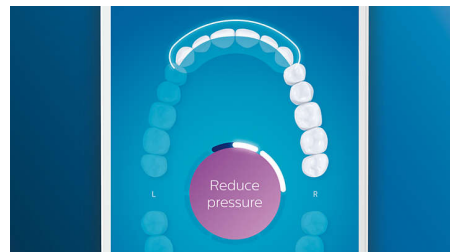

Care for your gums

Click on the G3 Premium Gum Care brush head to improve your gum health. Its smaller size and targeted gum line bristles deliver gentle yet effective cleaning along the gum line, where gum disease starts. It's clinically proven to deliver up to 100% less gum inflammation**** and up to 7x healthier gums in just two weeks.****

Focus areas and goal-setting

Any trouble areas your dentist has pointed out? We'll highlight them on your in-app 3D mouth map, and remind you to pay extra attention to these areas.

Never miss a spot

The Philips Sonicare app lets you know when you've achieved a thorough clean, and coaches you to be a better, more mindful brusher.

Too much pressure?

You might not notice when you brush too hard, but your DiamondClean Smart will. If you use too much pressure, the light ring on the end of your handle will flash. This is a gentle reminder to ease off the pressure, and let your brush head do the work. 7 out of 10 people found this feature helped them become a better brusher.

Easy does it

With an electric toothbrush, you let the brush do the work. We've built a scrubbing sensor into your handle as a gentle reminder to reduce scrubbing. This way, you can improve your technique and get a gentler, more effective clean.