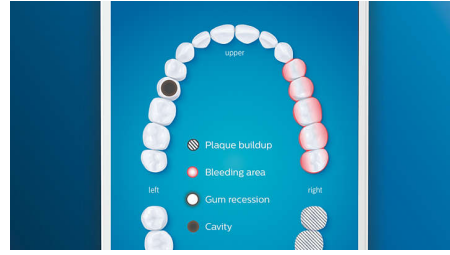

Focus areas and goal-setting

Any trouble areas your dentist has pointed out? We'll highlight them on your in-app 3D mouth map, and remind you to pay extra attention to these areas.