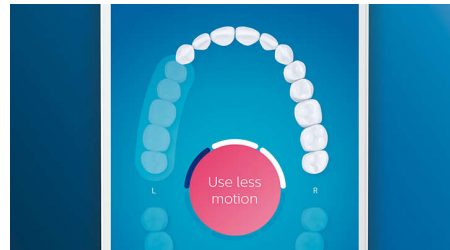

Highlights

Premium All-in-One brush head

Clean without compromise with the A3 Premium All-in-One brush head. Our all-time best has angled bristles to help remove up to 20x more plaque even in hard-to-reach areas*. Triangular tips work to remove up to 100% more stains in less than two days**. And longer bristles clean deep for gums that are up to 15x healthier in just two weeks**. All that without ever switching brush heads. Did you know: brush heads become less effective after 3 months of use? Our BrushSync™ feature can remind you when it's almost time for a replacement.

Care for your gums

Click on the G3 Premium Gum Care brush head to improve your gum health. Its smaller size and targeted gum line bristles deliver gentle yet effective cleaning along the gum line, where gum disease starts. It's clinically proven to deliver up to 100% less gum inflammation**** and up to 7x healthier gums in just two weeks.****

Focus areas and goal-setting

Any trouble areas your dentist has pointed out? We'll highlight them on your in-app 3D mouth map, and remind you to pay extra attention to these areas.

Never miss a spot

The Philips Sonicare app lets you know when you've achieved a thorough clean, and coaches you to be a better, more mindful brusher.

Too much pressure?

You might not notice when you brush too hard, but your DiamondClean Smart will. If you use too much pressure, the light ring on the end of your handle will flash. This is a gentle reminder to ease off the pressure, and let your brush head do the work. 7 out of 10 people found this feature helped them become a better brusher.