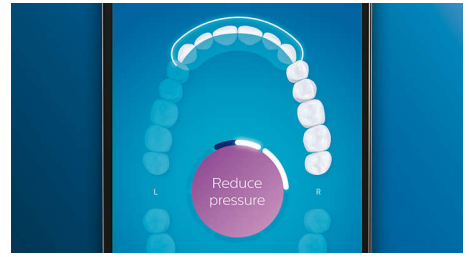

## Focus areas and goal-setting

Any trouble areas your dentist has pointed out? We'll highlight them on your in-app 3D mouth map, and remind you to pay extra attention to these areas.

## Too much pressure?

You might not notice when you brush too hard, but your DiamondClean Smart will. If you use too much pressure, the light ring on the end of your handle will flash. This is a gentle reminder to ease off the pressure, and let your brush head do the work. 7 out of 10 people found this feature helped them become a better brusher.