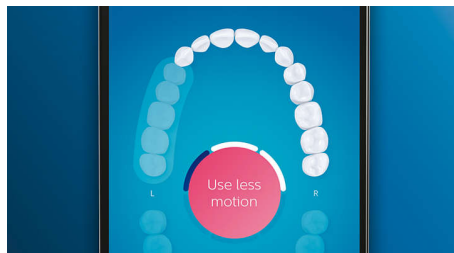

Never miss a spot

The Philips Sonicare app lets you know when you've achieved a thorough clean, and coaches you to be a better, more mindful brusher.