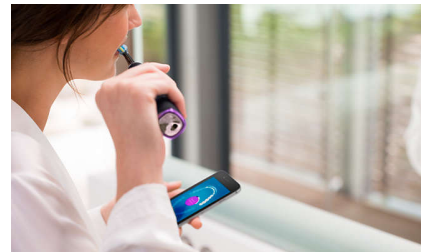

## Never miss a spot

The Philips Sonicare app lets you know when you've achieved a thorough clean, and coaches you to be a better, more mindful brusher.

## Too much pressure?

You might not notice when you brush too hard, but your DiamondClean Smart will. If you use too much pressure, the light ring on the end of your handle will flash. This is a gentle reminder to ease off the pressure, and let your brush head do the work. 7 out of 10 people found this feature helped them become a better brusher.

## Easy does it

With an electric toothbrush, you let the brush do the work. We've built a scrubbing sensor into your handle as a gentle reminder to reduce scrubbing. This way, you can improve your technique and get a gentler, more effective clean.