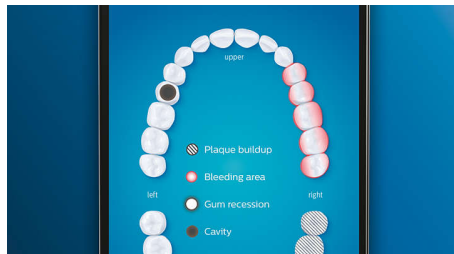

## Premium All-in-One brush head

Clean without compromise with the A3 Premium All-in-One brush head. Our all-time best has angled bristles to help remove up to 20x more plaque even in hard-to-reach areas\*. Triangular tips work to remove up to 100% more stains in less than two days\*\*\*. And longer bristles clean deep for gums that are up to 15x healthier in just two weeks\*\*. All that without ever switching brush heads. Did you know: brush heads become less effective after 3 months of use? Our BrushSync™ feature can remind you when it's almost time for a replacement.

## Care for your gums

Click on the G3 Premium Gum Care brush head to improve your gum health. Its smaller size and targeted gum line bristles deliver gentle yet effective cleaning along the gum line, where gum disease starts. It's clinically proven to deliver up to 100% less gum inflammation\*\*\*\* and up to 7x healthier gums in just two weeks.\*\*\*\*

## TongueCare+ tongue brush

Click on the TongueCare+ tongue brush to gently remove odor causing bacteria from the pores of your tongue. Its 240 specially designed MicroBristles get between all your tongue's ridges and grooves to remove bacteria and debris that lead to bad breath. Team with our antibacterial BreathRx tongue spray for superior cleaning and super fresh breath.

## Focus areas and goal-setting

Any trouble areas your dentist has pointed out? We'll highlight them on your in-app 3D mouth map, and remind you to pay extra attention to these areas.