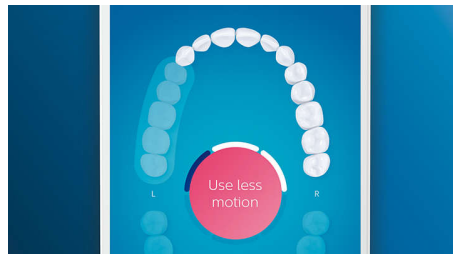

Never miss a spot

The Philips Sonicare app lets you know when you've achieved a thorough clean, and coaches you to be a better, more mindful brusher.