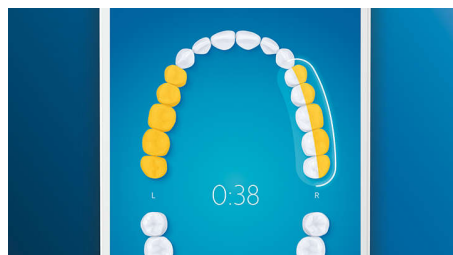

Care for your gums

Click on the G3 Premium Gum Care brush head to improve your gum health. Its smaller size and targeted gum line bristles deliver gentle yet effective cleaning along the gum line, where gum disease starts. It's clinically proven to deliver up to 100% less gum inflammation* and up to 7x healthier gums in just two weeks.*

Whiter teeth, fast

Click on the W3 Premium White brush head to remove surface stains and reveal your whitest smile. With its densely packed central stain removal bristles, it's clinically proven to remove up to 100% more stains in just three days.**

Never miss a spot

The Philips Sonicare app lets you know when you've achieved a thorough clean, and coaches you to be a better, more mindful brusher.

TouchUp feature

If you happen to miss a spot while brushing your teeth, your app's TouchUp feature will show you. You can then go back for a second pass, and be confident you are getting a complete clean, every time.

Focus areas and goal-setting

Any trouble areas your dentist has pointed out? We'll highlight them on your in-app 3D mouth map, and remind you to pay extra attention to these areas.

Too much pressure?

You might not notice when you brush too hard, but your DiamondClean Smart will. If you use too much pressure, the light ring on the end of your handle will flash. This is a gentle reminder to ease off the pressure, and let your brush head do the work. 7 out of 10 people found this feature helped them become a better brusher.