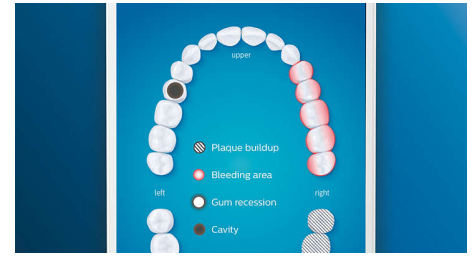

Care for your gums

Click on the G3 Premium Gum Care brush head to improve your gum health. Its smaller size and targeted gum line bristles deliver gentle yet effective cleaning along the gum line, where gum disease starts. It's clinically proven to deliver up to 100% less gum inflammation* and up to 7x healthier gums in just two weeks.*

Whiter teeth, fast

Click on the W3 Premium White brush head to remove surface stains and reveal your whitest smile. With its densely packed central stain removal bristles, it's clinically proven to remove up to 100% more stains in just three days.**

Never miss a spot

The Philips Sonicare app lets you know when you've achieved a thorough clean, and coaches you to be a better, more mindful brusher.

TouchUp feature

If you happen to miss a spot while brushing your teeth, your app's TouchUp feature will show you. You can then go back for a second pass, and be confident you are getting a complete clean, every time.

Focus areas and goal-setting

Any trouble areas your dentist has pointed out? We'll highlight them on your in-app 3D mouth map, and remind you to pay extra attention to these areas.

Too much pressure?

You might not notice when you brush too hard, but your DiamondClean Smart will. If you use too much pressure, the light ring on the end of your handle will flash. This is a gentle reminder to ease off the pressure, and let your brush head do the work. 7 out of 10 people found this feature helped them become a better brusher.