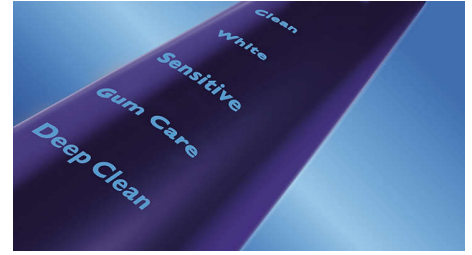

Extra deep cleaning

Our Deep Clean mode means you can really focus on specific areas, paying them extra attention. We've combined our unique brush head motion with an extended 3 minutes of brushing time so your teeth get a truly deep clean.