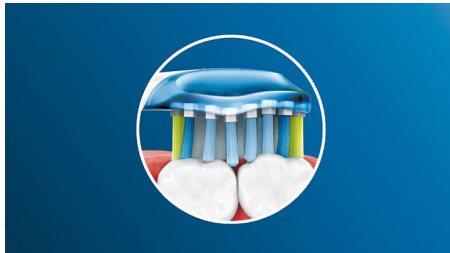

## Look after those gums

With optimal cleaning from your DiamondClean, gums will become healthier in 2 weeks\*. Removing up to 7x more plaque along the gum line than a manual toothbrush\*, you'll get your healthiest smile.

## Adaptive cleaning technology

You get a personalized clean every time you brush with our adaptive cleaning technology. Soft rubber sides flex to let C3 Premium Plaque Control adapt to the shape of your teeth and gums, absorbing any excess brushing pressure and enhancing our sonic cleaning power. Bristles can then adjust to the shape of your teeth and gums so you get up to 4x more surface contact than a regular brush head\*\* for deeper cleaning in hard-to-reach areas.