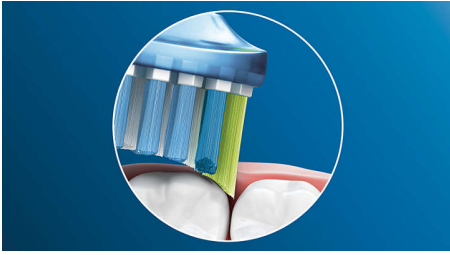

#### Provides a superior clean

- Angled neck to help tackle cleaning in tough areas
- Deep Clean mode tackles your trouble spots
- Up to 10x more plaque removal than a manual toothbrush

## Say goodbye to plaque

And thanks to its flexible design, it removes up to 10x more plaque from hard-to-reach areas\* for a truly deep clean along the gum line and between teeth.