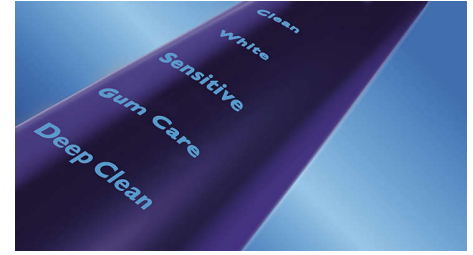

Extra deep cleaning

Our Deep Clean mode means you can really focus on specific areas, paying them extra attention. We've combined our unique brush head motion with an extended 3 minutes of brushing time so your teeth get a truly deep clean.