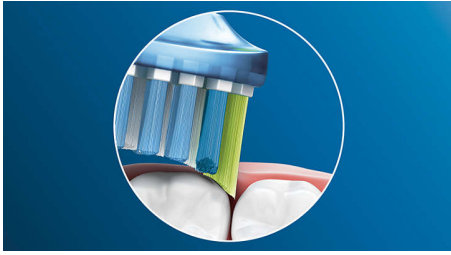

### Provides a superior clean

- Angled neck to help tackle cleaning in tough areas
- Deep Clean mode tackles your trouble spots
- Up to 10x more plaque removal than a manual toothbrush

## Say goodbye to plaque

And thanks to its flexible design, it removes up to 10x more plaque from hard-to-reach areas\* for a truly deep clean along the gum line and between teeth.