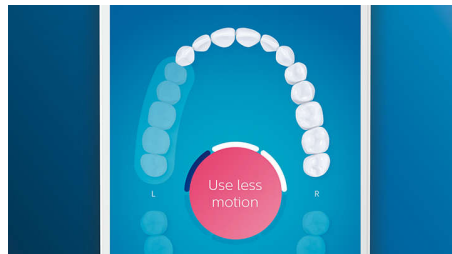

Care for your gums

Click on the G3 Premium Gum Care brush head to improve your gum health. Its smaller size and targeted gum line bristles deliver gentle yet effective cleaning along the gum line, where gum disease starts. It's clinically proven to deliver up to 100% less gum inflammation* and up to 7x healthier gums in just two weeks.*

Whiter teeth, fast

Click on the W3 Premium White brush head to remove surface stains and reveal your whitest smile. With its densely packed central stain removal bristles, it's clinically proven to remove up to 100% more stains in just three days.**

Never miss a spot

The Philips Sonicare app lets you know when you've achieved a thorough clean, and coaches you to be a better, more mindful brusher.

TouchUp feature

If you happen to miss a spot while brushing your teeth, your app's TouchUp feature will show you. You can then go back for a second pass, and be confident you are getting a complete clean, every time.

Focus areas and goal-setting

Any trouble areas your dentist has pointed out? We'll highlight them on your in-app 3D mouth map, and remind you to pay extra attention to these areas.

Too much pressure?

You might not notice when you brush too hard, but your DiamondClean Smart will. If you use too much pressure, the light ring on the end of your handle will flash. This is a gentle reminder to ease off the pressure, and let your brush head do the work. 7 out of 10 people found this feature helped them become a better brusher.