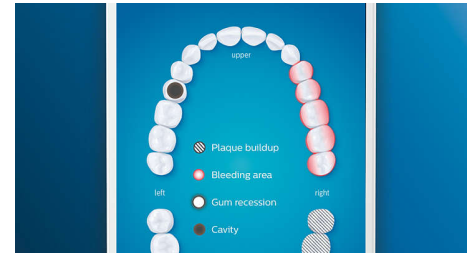

Never miss a spot

The Philips Sonicare app lets you know when you've achieved a thorough clean, and coaches you to be a better, more mindful brusher.

TouchUp feature

If you happen to miss a spot while brushing your teeth, your app's TouchUp feature will show you. You can then go back for a second pass, and be confident you are getting a complete clean, every time.

Focus areas and goal-setting

Any trouble areas your dentist has pointed out? We'll highlight them on your in-app 3D mouth map, and remind you to pay extra attention to these areas.

Too much pressure?

You might not notice when you brush too hard, but your DiamondClean Smart will. If you use too much pressure, the light ring on the end of your handle will flash. This is a gentle reminder to ease off the pressure, and let your brush head do the work. 7 out of 10 people found this feature helped them become a better brusher.