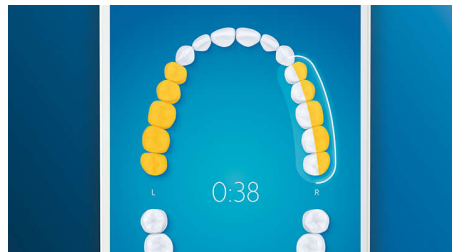

Whiter teeth, fast

Click on the W3 Premium White brush head to remove surface stains and reveal your whitest smile. With its densely packed central stain removal bristles, it's clinically proven to remove up to 100% more stains in just three days.**

TongueCare+ tongue brush

Click on the TongueCare+ tongue brush to gently remove odor causing bacteria from the pores of your tongue. Its 240 specially designed MicroBristles get between all your tongue's ridges and grooves to remove bacteria and debris that lead to bad breath. Team with our antibacterial BreathRx tongue spray for superior cleaning and super fresh breath.

Never miss a spot

The Philips Sonicare app lets you know when you've achieved a thorough clean, and coaches you to be a better, more mindful brusher.

TouchUp feature

If you happen to miss a spot while brushing your teeth, your app's TouchUp feature will show you. You can then go back for a second pass, and be confident you are getting a complete clean, every time.

Focus areas and goal-setting

Any trouble areas your dentist has pointed out? We'll highlight them on your in-app 3D mouth map, and remind you to pay extra attention to these areas.

Too much pressure?

You might not notice when you brush too hard, but your DiamondClean Smart will. If you use too much pressure, the light ring on the end of your handle will flash. This is a gentle reminder to ease off the pressure, and let your brush head do the work. 7 out of 10 people found this feature helped them become a better brusher.