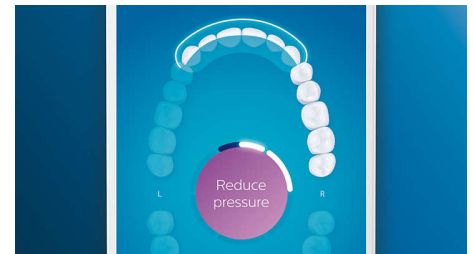

Never miss a spot

The Philips Sonicare app lets you know when you've achieved a thorough clean, and coaches you to be a better, more mindful brusher.

TouchUp feature

If you happen to miss a spot while brushing your teeth, your app's TouchUp feature will show you. You can then go back for a second pass, and be confident you are getting a complete clean, every time.

Focus areas and goal-setting

Any trouble areas your dentist has pointed out? We'll highlight them on your in-app 3D mouth map, and remind you to pay extra attention to these areas.

Too much pressure?

You might not notice when you brush too hard, but your DiamondClean Smart will. If you use too much pressure, the light ring on the end of your handle will flash. This is a gentle reminder to ease off the pressure, and let your brush head do the work. 7 out of 10 people found this feature helped them become a better brusher.