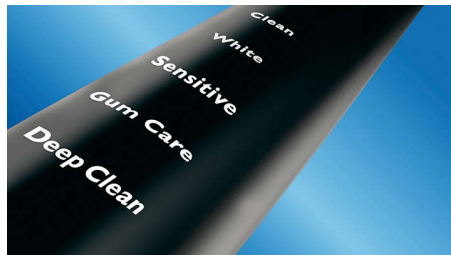

Extra deep cleaning

Our Deep Clean mode means you can really focus on specific areas, paying them extra attention. We've combined our unique brush head motion with an extended 3 minutes of brushing time so your teeth get a truly deep clean.