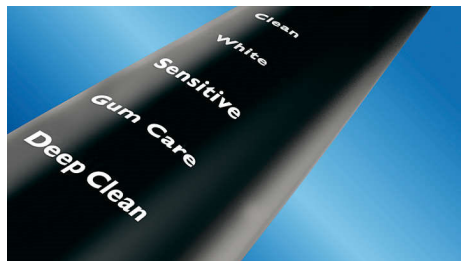

Extra deep cleaning

Our Deep Clean mode means you can really focus on specific areas, paying them extra attention. We've combined our unique brush head motion with an extended 3 minutes of brushing time so your teeth get a truly deep clean.