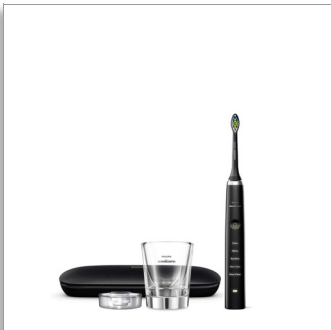

Philips Sonicare
DiamondClean
Sonic electric toothbrush

5 modes

1 brush head
1 travel case
with Deep Clean mode

HX9351/57

Whiter, healthier teeth for life

Best Philips Sonicare whitening sonic toothbrush

Philips Sonicare's best whitening in our most elegant sonic electric toothbrush. Switch to Philips Sonicare.

Proven to improve oral health

- A whiter smile in 1 week with our DiamondClean brush head*
- Improves gum health in just 2 weeks*
- Up to 7x more plaque removal than a manual toothbrush
- Choose from 5 modes including Deep Clean and Sensitive
- Safe and gentle for your oral health needs

- Premium charging glass and travel case

PHILIPS

sonicare

Sonic electric toothbrush
5 modes 1 brush head, 1 travel case, with Deep Clean mode

HX9351/57

Highlights

Up to 2x whiter teeth

Click on our DiamondClean brush head to gently yet effectively remove surface stains. Densely packed central stain removal bristles work hard to make your smile 2x whiter in just 7 days.*